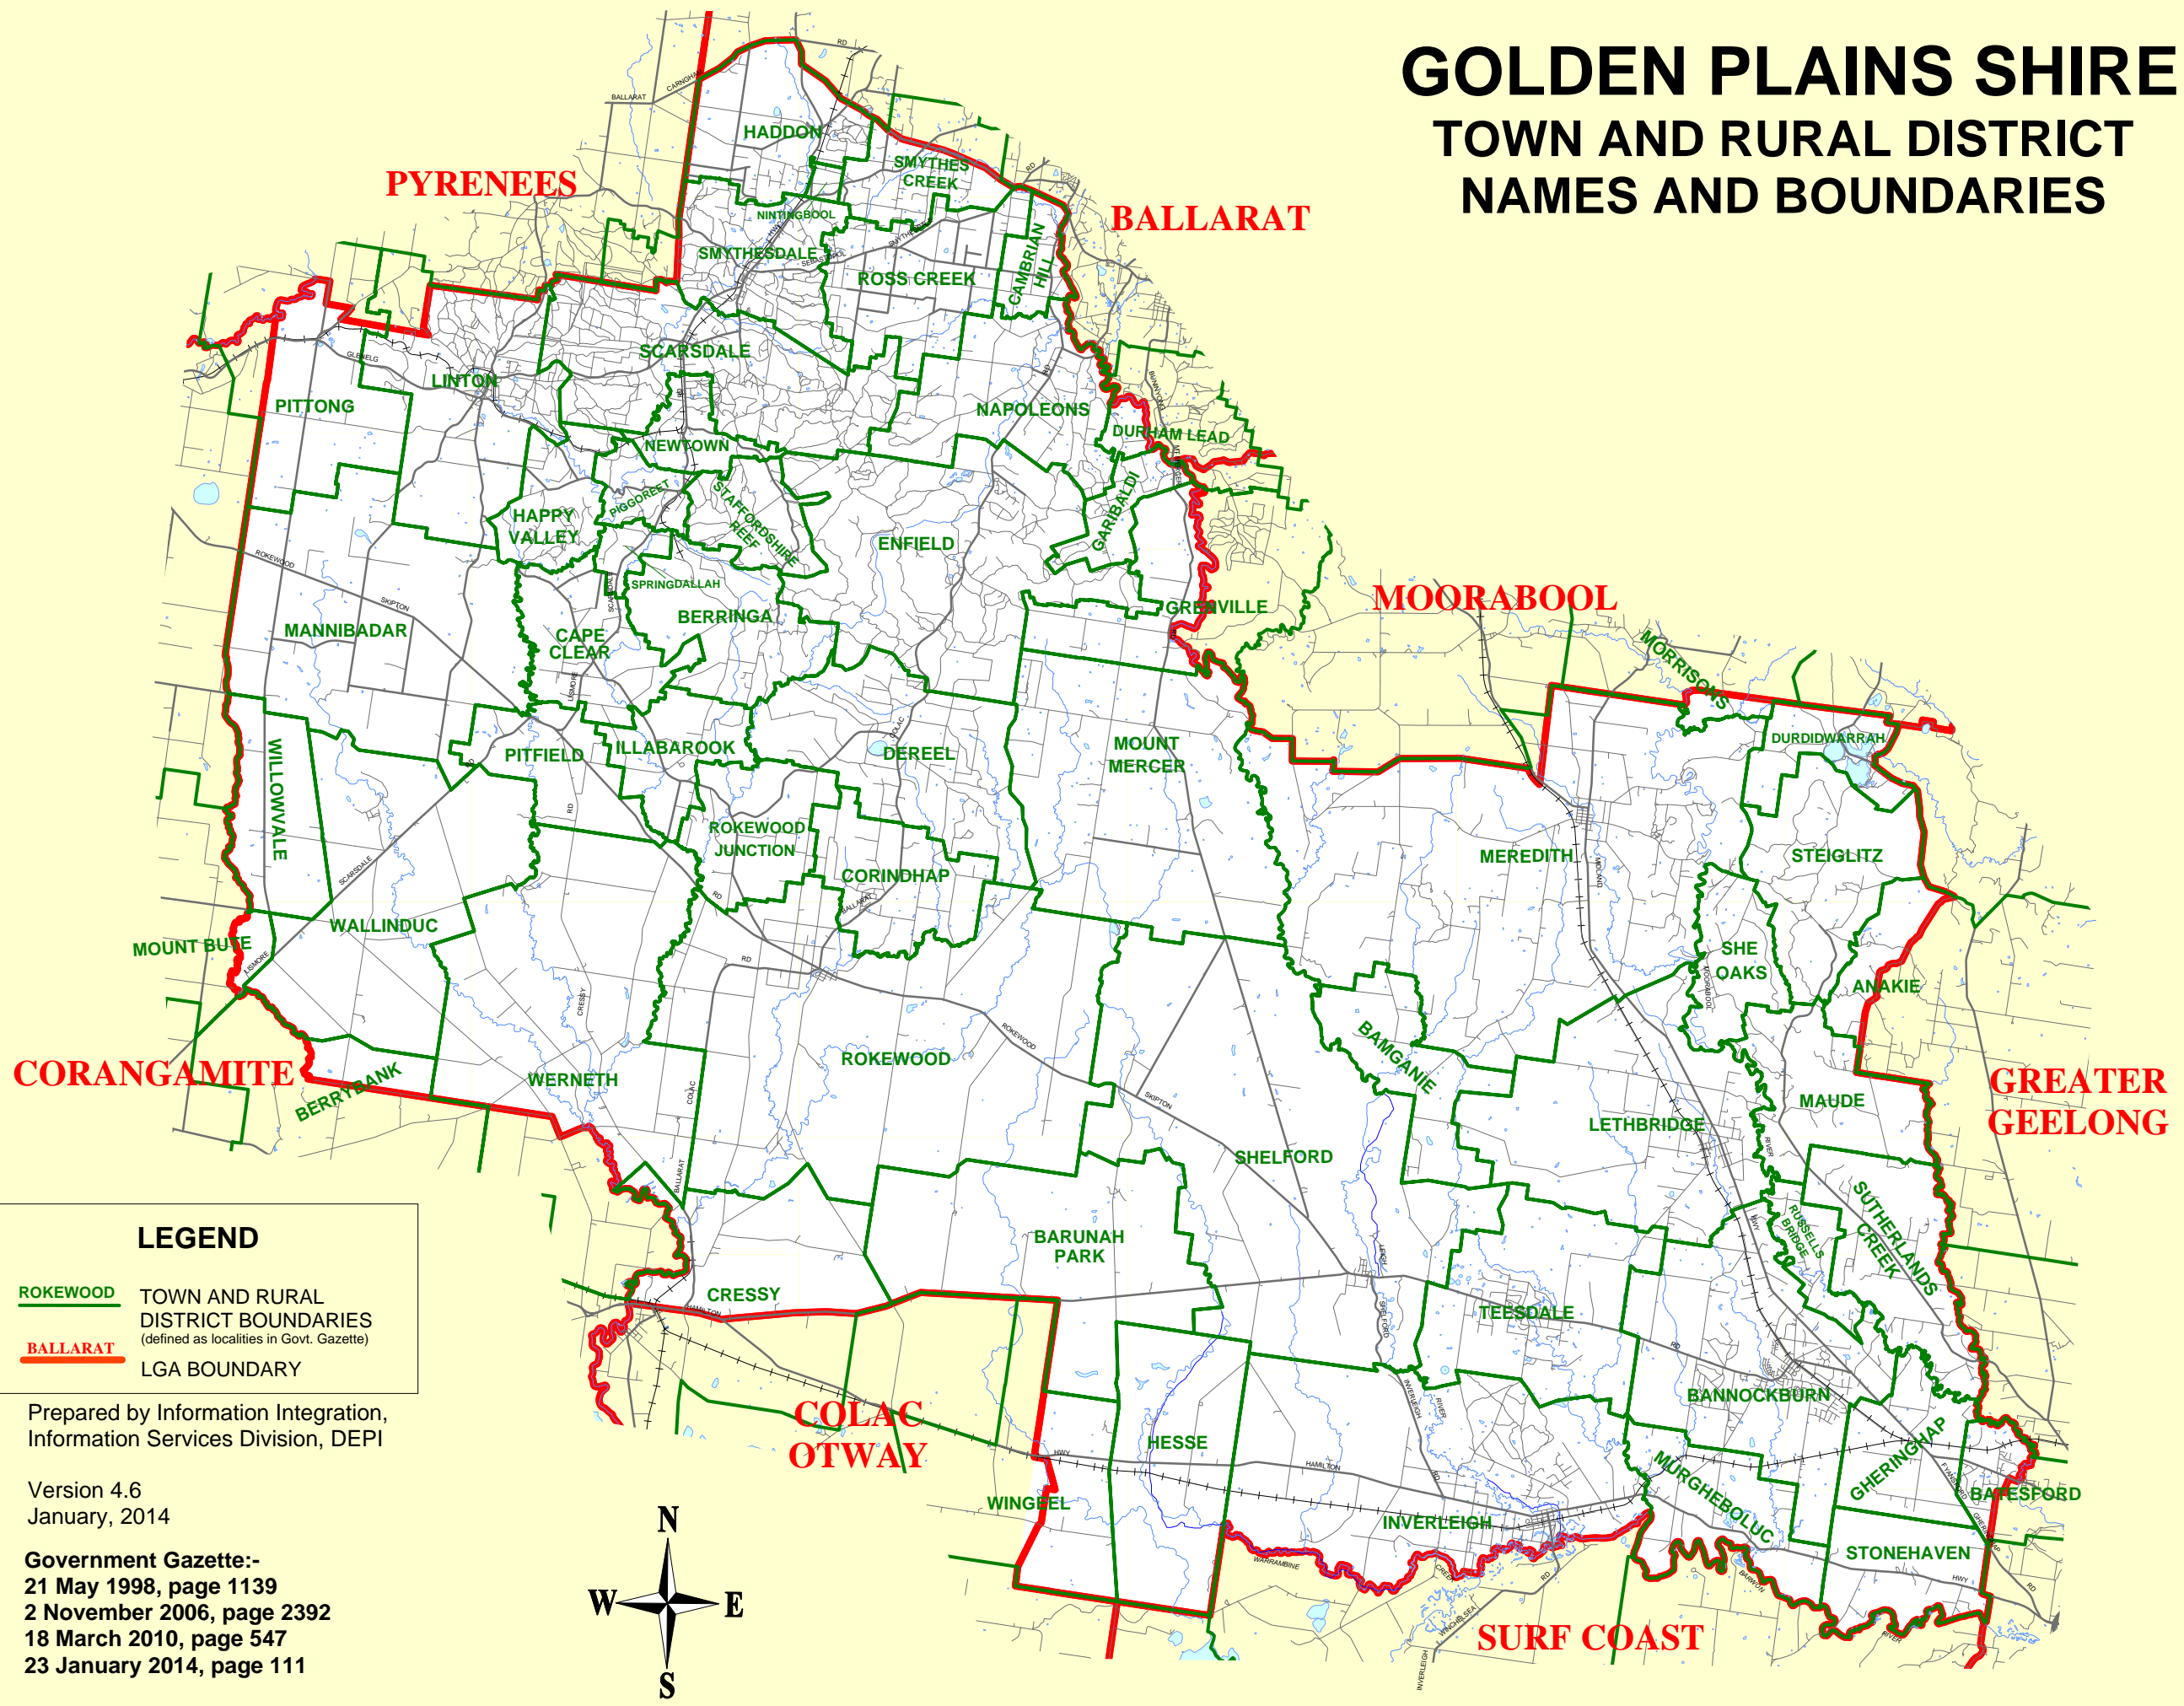

GOLDEN PLAINS SHIRE TOWN AND RURAL DISTRICT NAMES AND BOUNDARIES

LEGEND

- ROKEWOOD TOWN AND RURAL DISTRICT BOUNDARIES (defined as localities in Govt. Gazette)
- BALLARAT LGA BOUNDARY

Prepared by Information Integration,
Information Services Division, DEPI