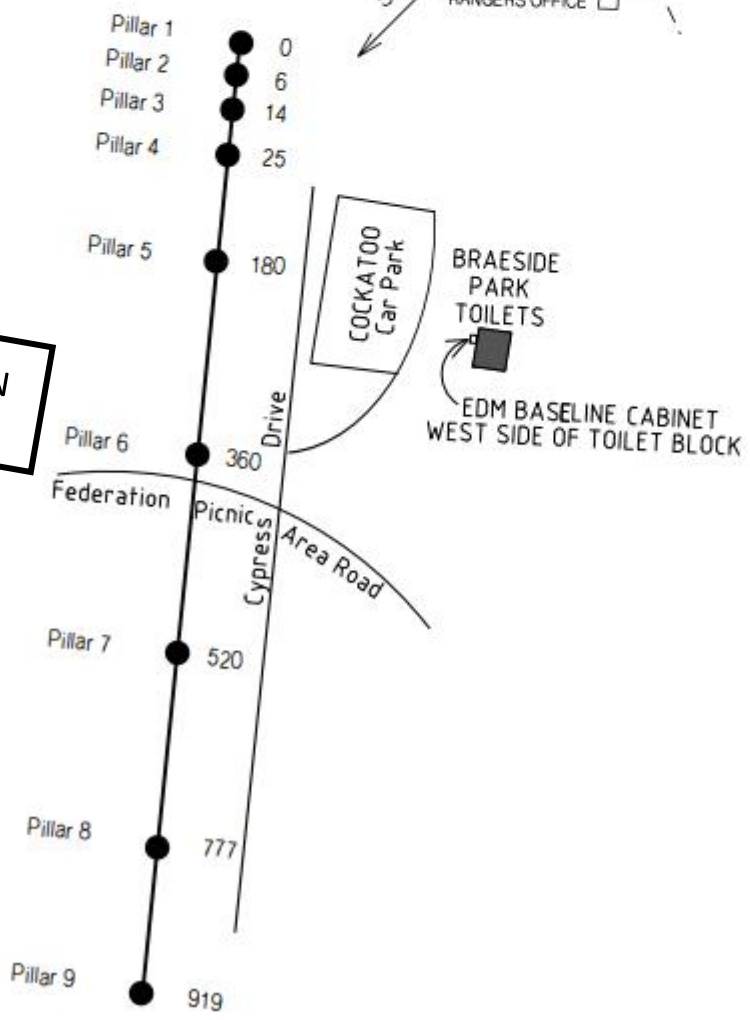

REF.
BRAESIDE

PELICAN
car park

COCKATOO
Car Park

BRAESIDE
PARK
TOILETS
EDM BASELINE CABINET
WEST SIDE OF TOILET BLOCK

SURVEYOR GENERAL VICTORIA

**EDM CALIBRATION BASELINE
AT BRAESIDE**

SCALE NTS	SHEET SIZE A4
File No.	
Braeside Baseline.dgn	