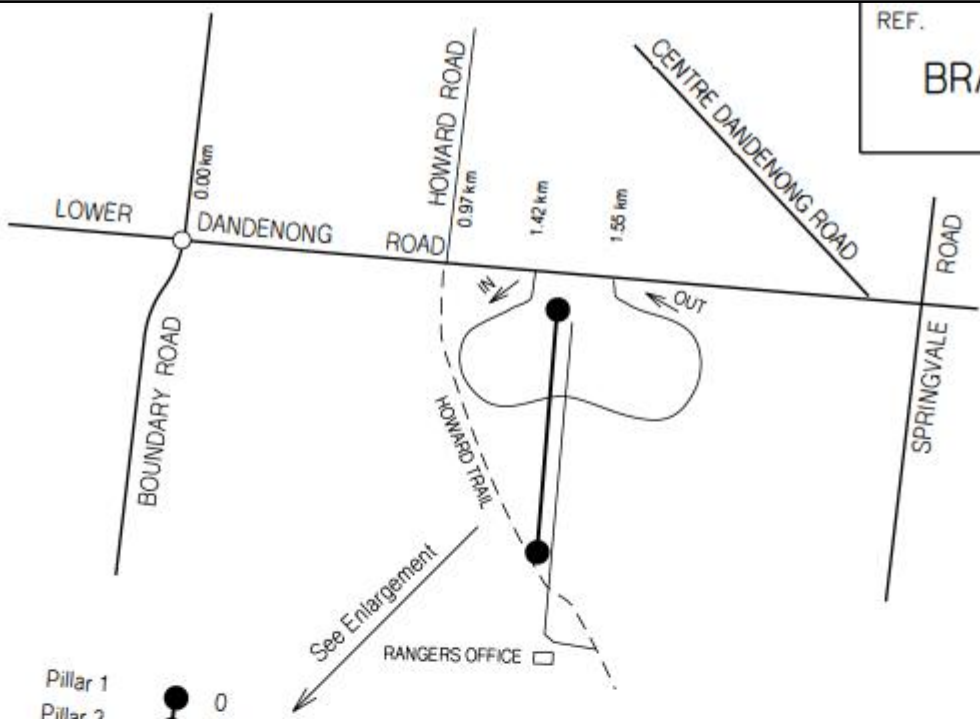

REF.
BRAESIDE

PELICAN
car park

COCKATOO
Car Park

BRAESIDE
PARK
TOILETS
EDM BASELINE CABINET
WEST SIDE OF TOILET BLOCK

SURVEYOR GENERAL VICTORIA

**EDM CALIBRATION BASELINE
AT BRAESIDE**

SCALE NTS	SHEET SIZE A4
File No.	
Braeside Baseline.dgn	