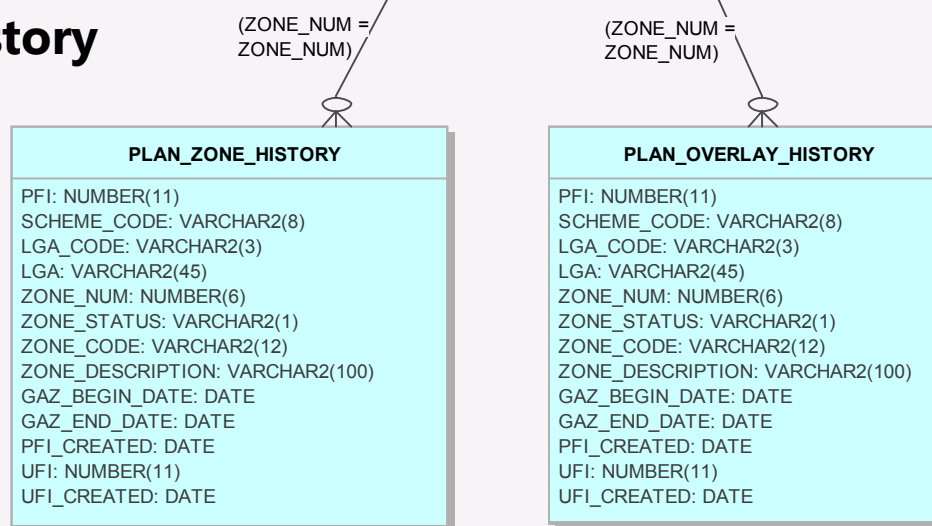

Vicmap Planning and Vicmap Planning History

Version 3.1 (Proposed)
12 January, 2018

Vicmap Planning

Vicmap Planning History

D

VMREFTAB tables include:
PN_SCHEME
PN_ZONE_STATUS