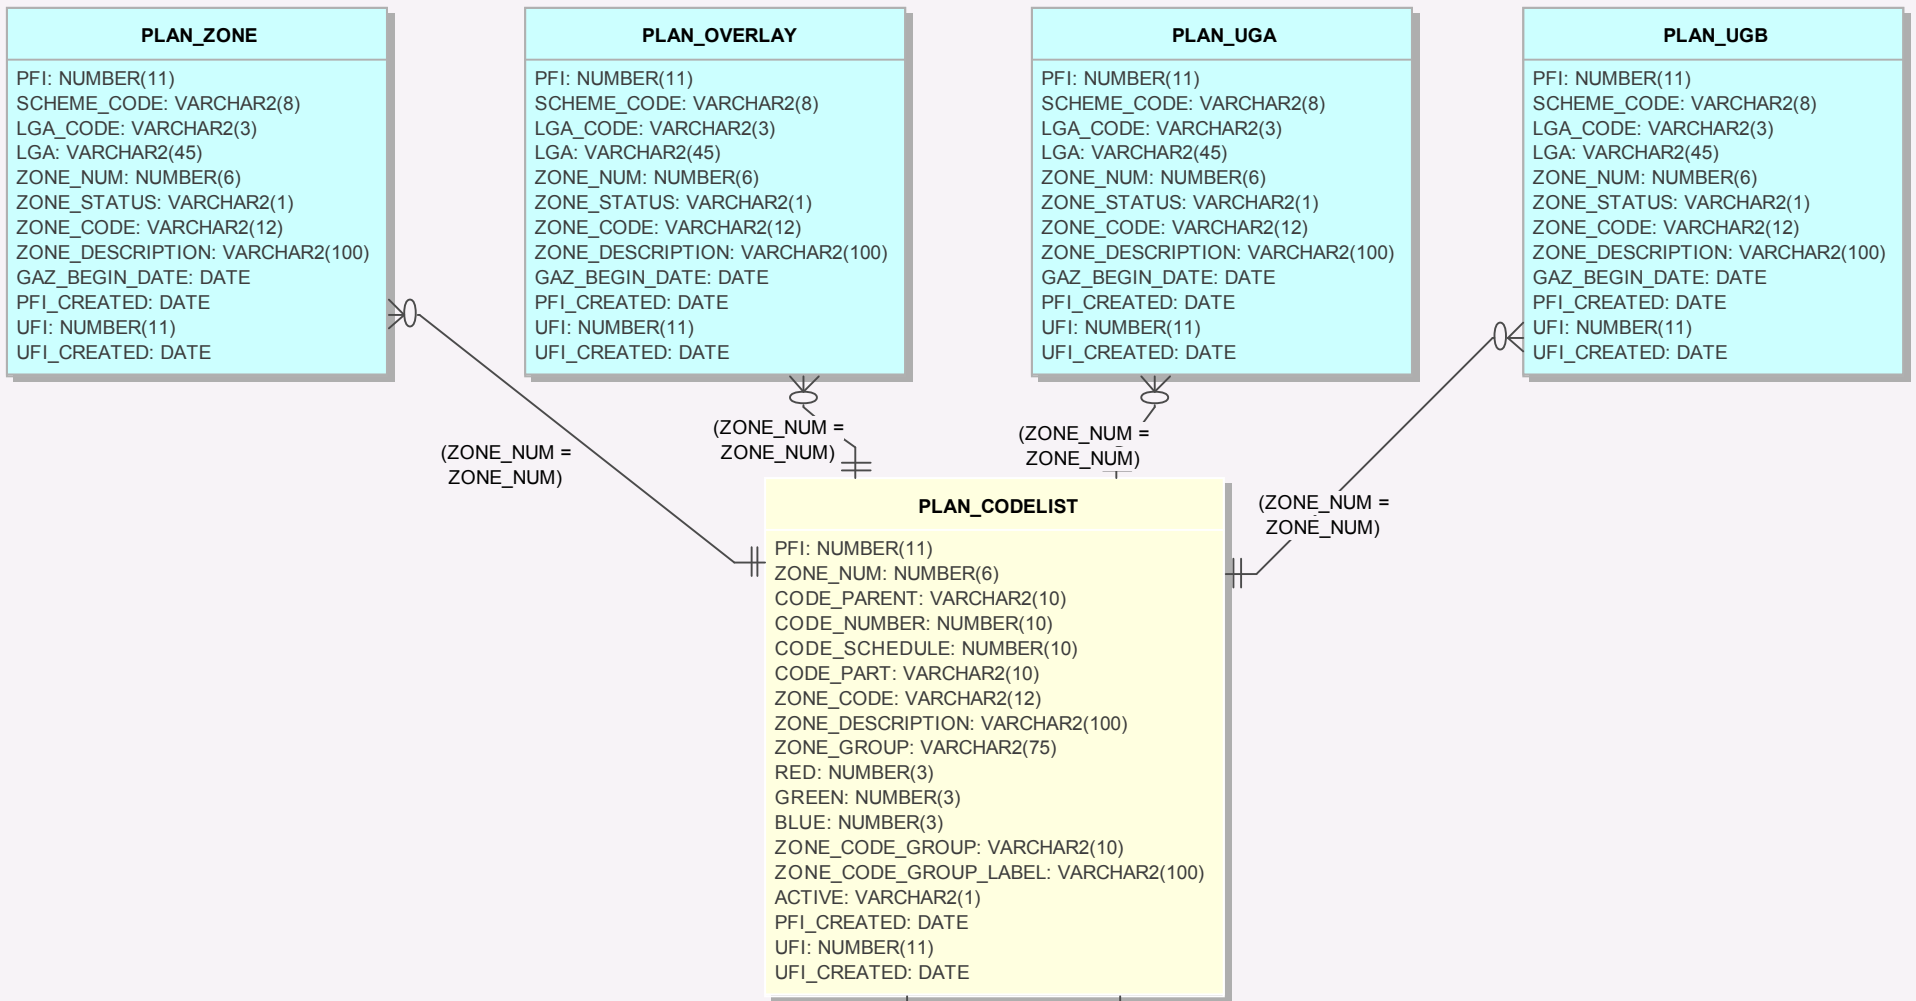

Vicmap Planning and Vicmap Planning History

Version 3.1 (Proposed)
12 January, 2018

Vicmap Planning

Vicmap Planning History

D

VMREFTAB tables include:
PN_SCHEME
PN_ZONE_STATUS