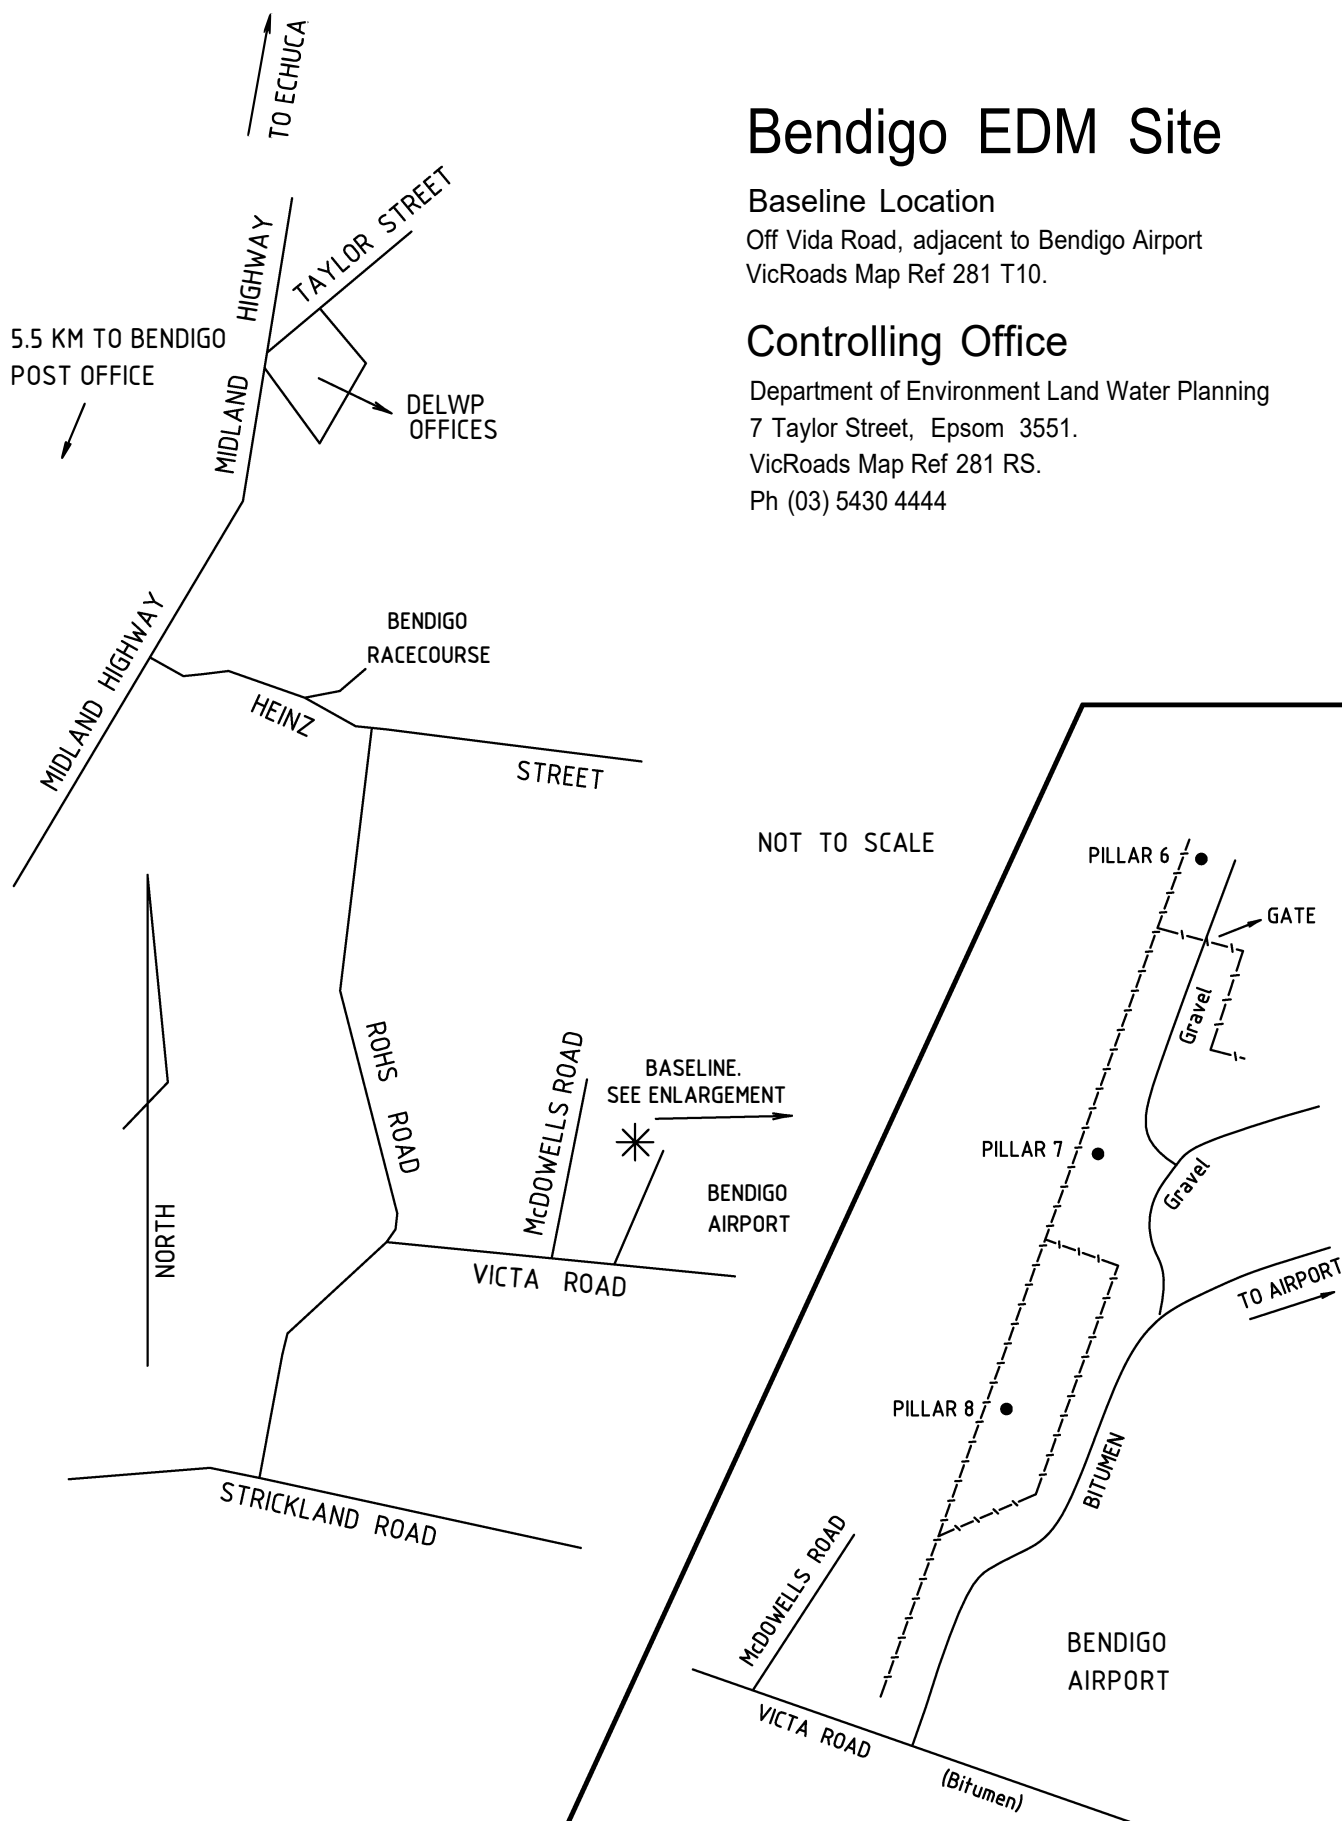

Bendigo EDM Site

Baseline Location

Off Vida Road, adjacent to Bendigo Airport
VicRoads Map Ref 281 T10.

Controlling Office

Department of Environment Land Water Planning
7 Taylor Street, Epsom 3551.
VicRoads Map Ref 281 RS.
Ph (03) 5430 4444

5.5 KM TO BENDIGO
POST OFFICE

TO ECHUCA

MIDLAND
HIGHWAY

TAYLOR STREET

DELWP
OFFICES

BENDIGO
RACECOURSE

HEINZ

STREET