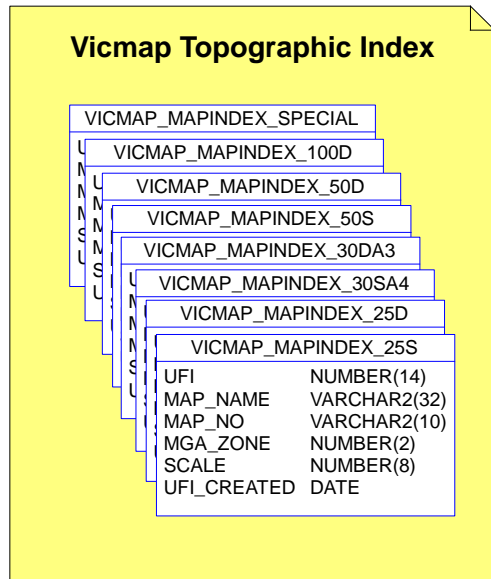

# Vicmap Index

Version 1.0  
17 February, 2012

Vicmap Index contains current and superseded mapindex and pagegrid editions.

Four products are available:

- |                                    |   |
|------------------------------------|---|
| VICMAP_INDEX                       | - All current datasets excluding Melway   |
| VICMAP_INDEX_RESTRICTED            | - Restricted datasets including Melway datasets (licensed WoVG users only)                |
| VICMAP_INDEX_SUPERSEDED            | - All superseded datasets excluding Melway  |
| VICMAP_INDEX_SUPERSEDED_RESTRICTED | - All superseded restricted datasets including Melway datasets (licensed WoVG users only) |

The superseded products only include datasets that may have existed from 2011 onwards.