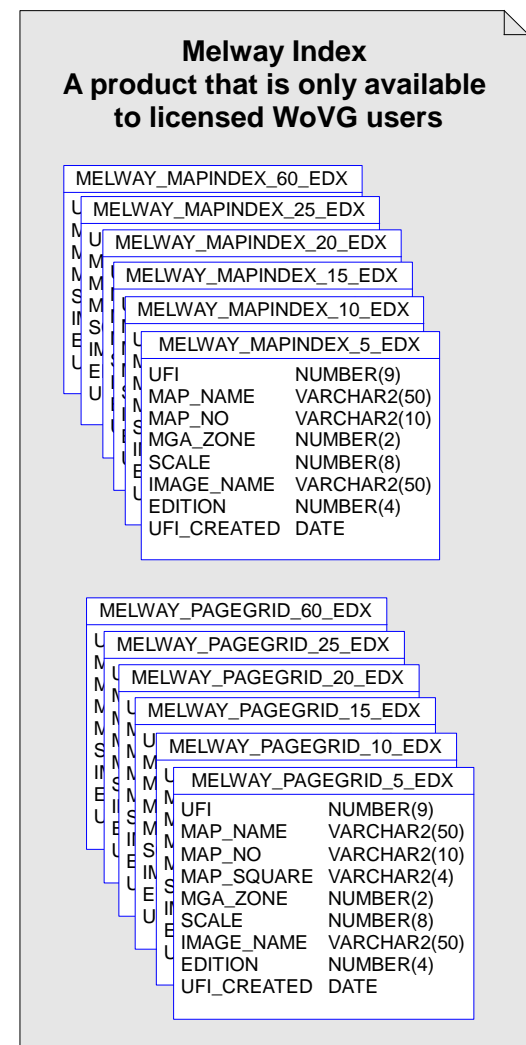

# Vicmap Index

Version 1.0  
17 February, 2012

Vicmap Index contains current and superseded mapindex and pagegrid editions.

Four products are available:

- |                                    |   |
|------------------------------------|---|
| VICMAP_INDEX                       | - All current datasets excluding Melway   |
| VICMAP_INDEX_RESTRICTED            | - Restricted datasets including Melway datasets (licensed WoVG users only)                |
| VICMAP_INDEX_SUPERSEDED            | - All superseded datasets excluding Melway  |
| VICMAP_INDEX_SUPERSEDED_RESTRICTED | - All superseded restricted datasets including Melway datasets (licensed WoVG users only) |

The superseded products only include datasets that may have existed from 2011 onwards.