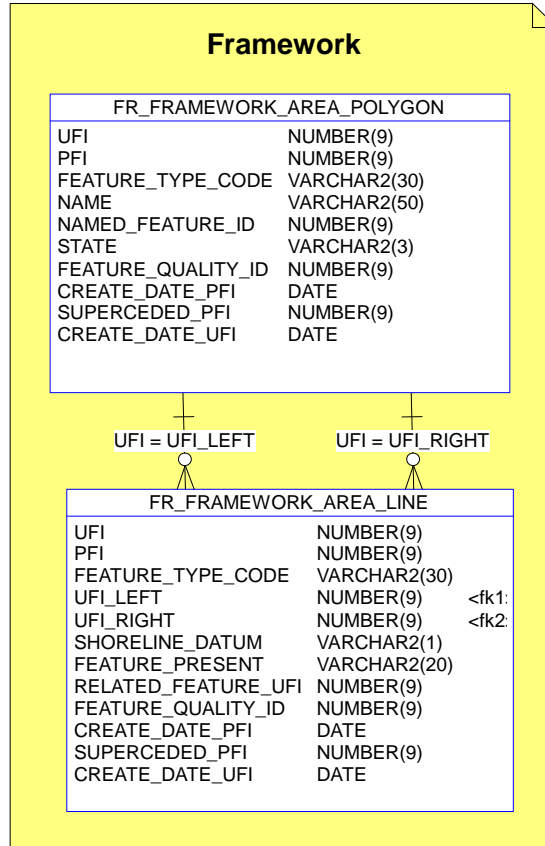

# Vicmap Index

Version 1.0  
17 February, 2012

Vicmap Index contains current and superseded mapindex and pagegrid editions.

Four products are available:

- |                                    |   |
|------------------------------------|---|
| VICMAP_INDEX                       | - All current datasets excluding Melway   |
| VICMAP_INDEX_RESTRICTED            | - Restricted datasets including Melway datasets (licensed WoVG users only)                |
| VICMAP_INDEX_SUPERSEDED            | - All superseded datasets excluding Melway  |
| VICMAP_INDEX_SUPERSEDED_RESTRICTED | - All superseded restricted datasets including Melway datasets (licensed WoVG users only) |

The superseded products only include datasets that may have existed from 2011 onwards.