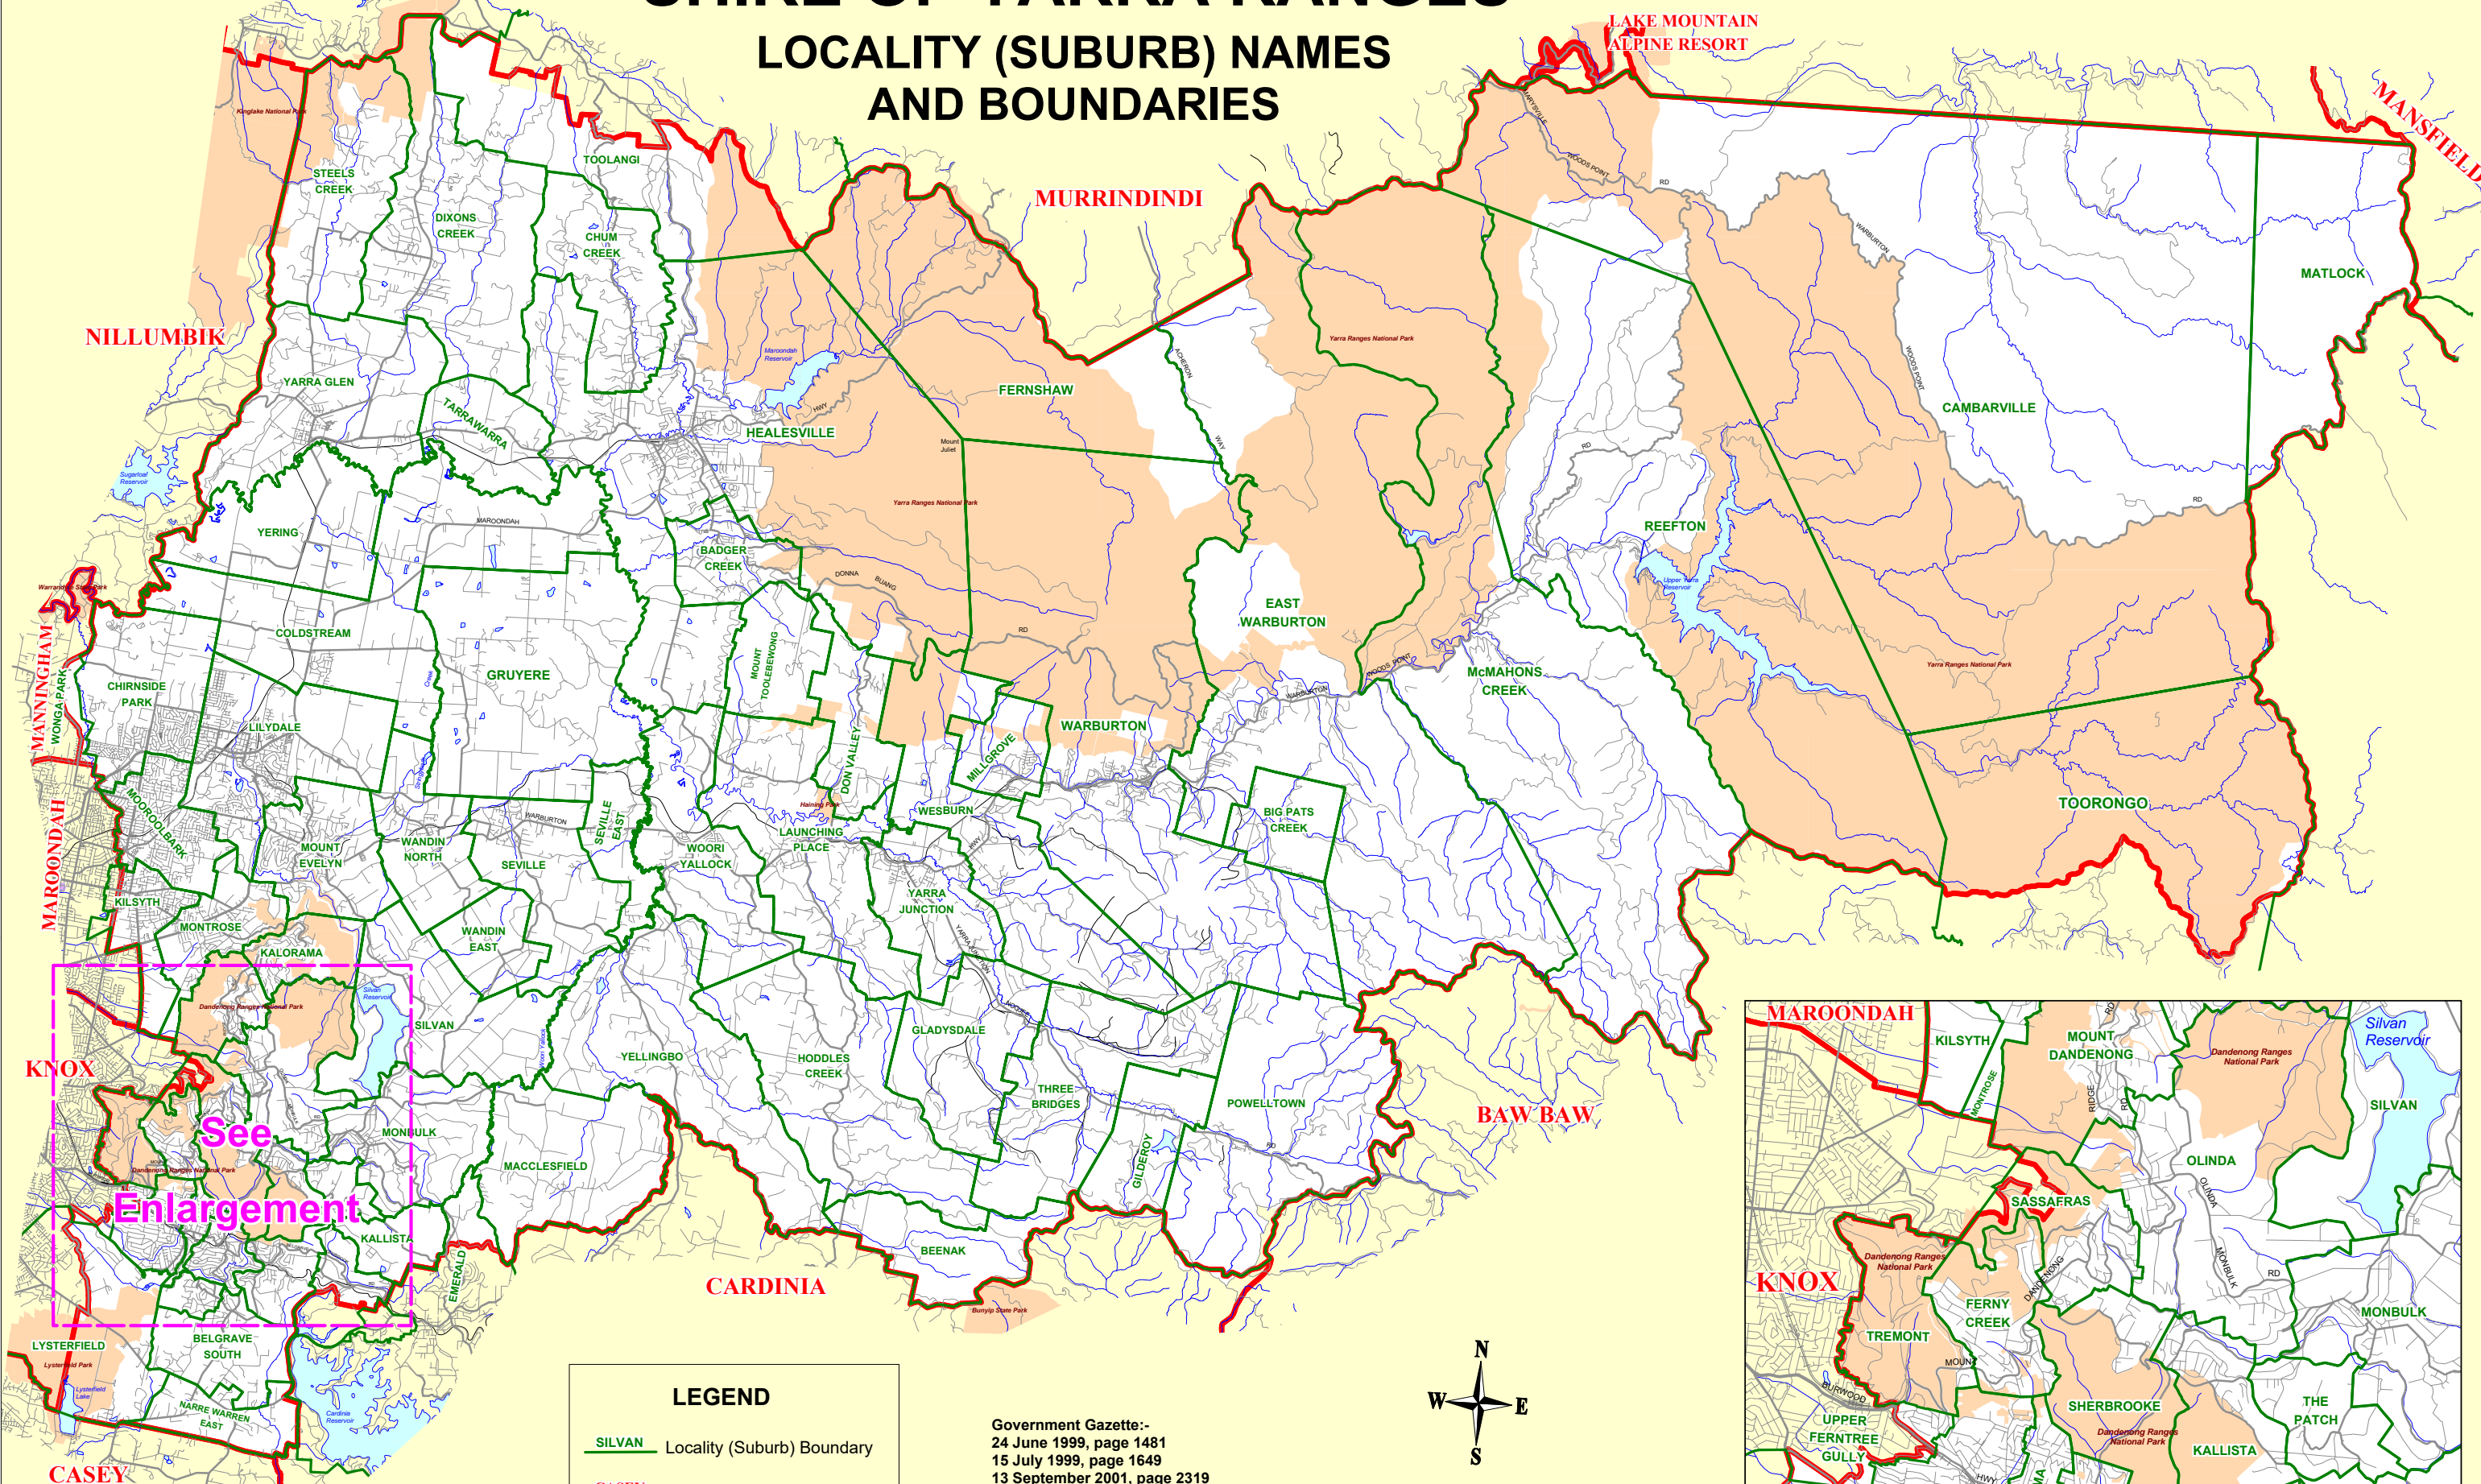

SHIRE OF YARRA RANGES

LOCALITY (SUBURB) NAMES AND BOUNDARIES

See
Enlargement

| LEGEND | |
|--------|----------------------------|
| | Locality (Suburb) Boundary |
| | Local Government Boundary |

Government Gazette:-
 24 June 1999, page 1481
 15 July 1999, page 1649
 13 September 2001, page 2319
 20 October 2005, page 2327
 1 February 2007, page 161
 26 March 2009, page 738
 30 July 2009, page 2008
 17 May 2018, page 1077
 29 November 2018, page 2658
 20 December 2018, page 2862

Prepared by Vicmap Data Services,
 Land Use Victoria, DELWP
 Version 5.1
 March, 2019

Locality boundaries are determined by the municipal council
 and endorsed by the Office of Geographic Names.