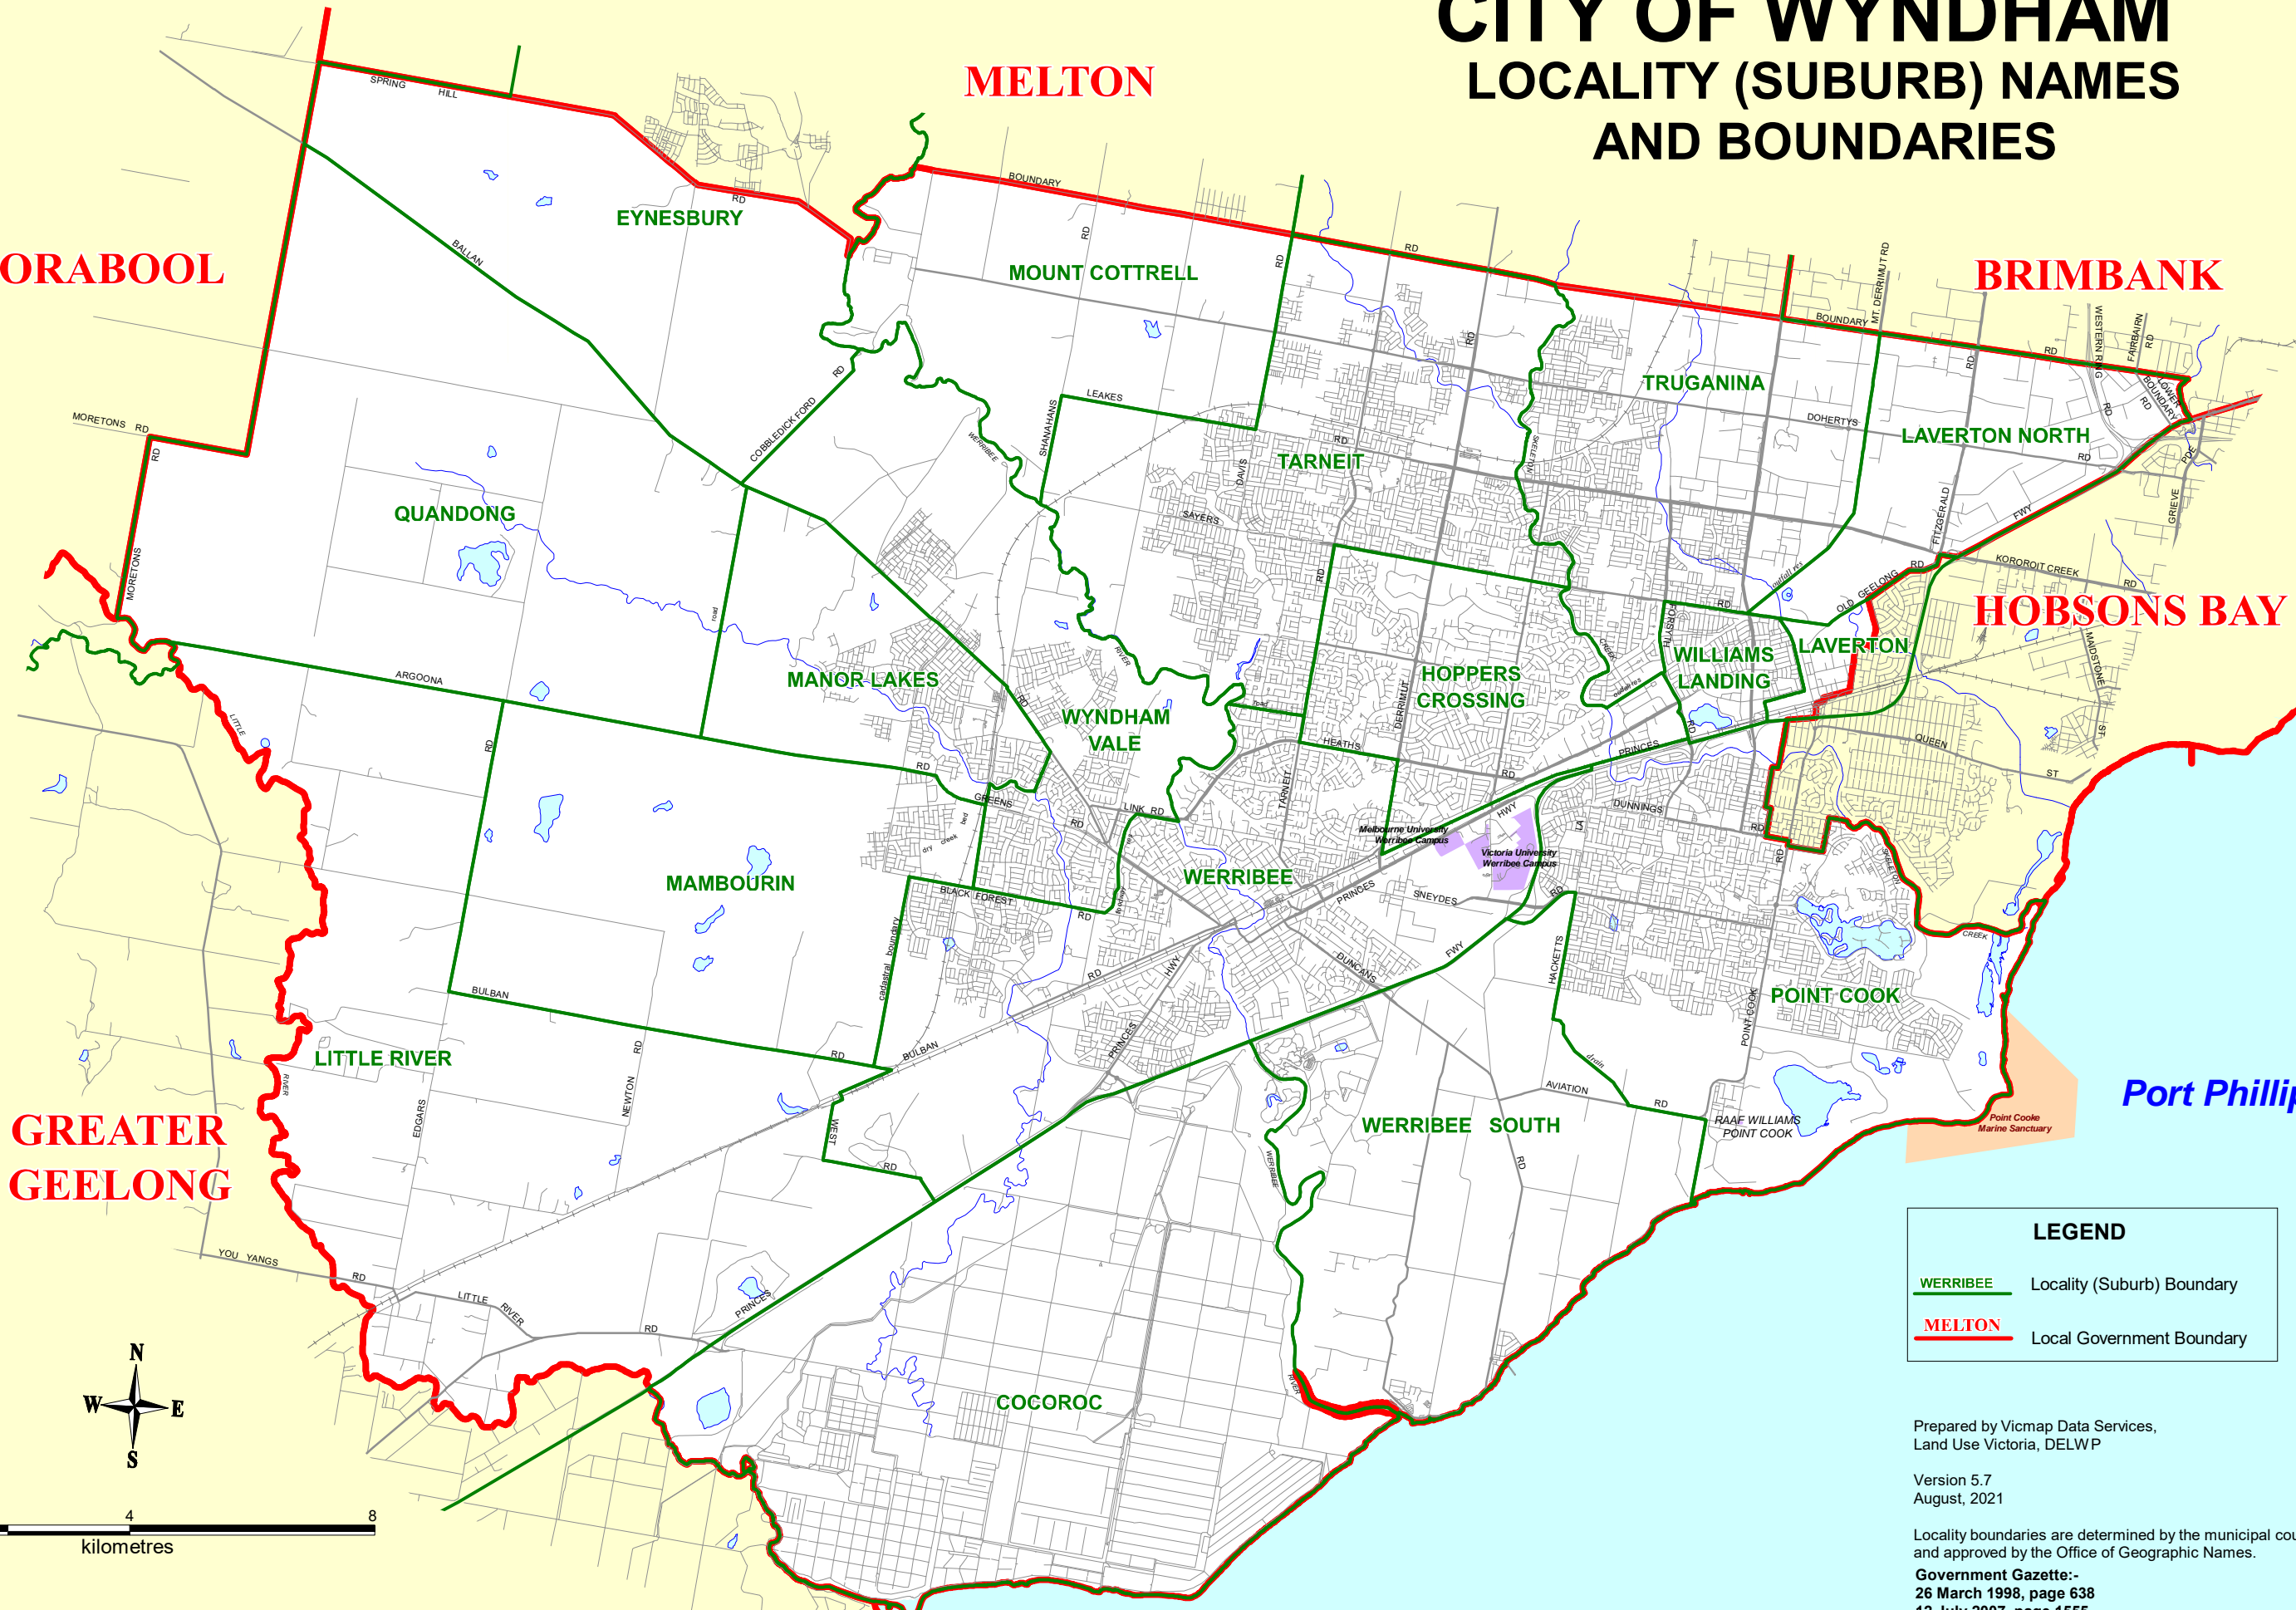

# CITY OF WYNDHAM

## LOCALITY (SUBURB) NAMES AND BOUNDARIES

MOORABOOL

MELTON

BRIMBANK

HOBSONS BAY

Port Phillip Bay

GREATER GEELONG

### LEGEND

- WERRIBEE Locality (Suburb) Boundary
- MELTON Local Government Boundary

Prepared by Vicmap Data Services,  
Land Use Victoria, DELWP

Version 5.7  
August, 2021

Locality boundaries are determined by the municipal council  
and approved by the Office of Geographic Names.