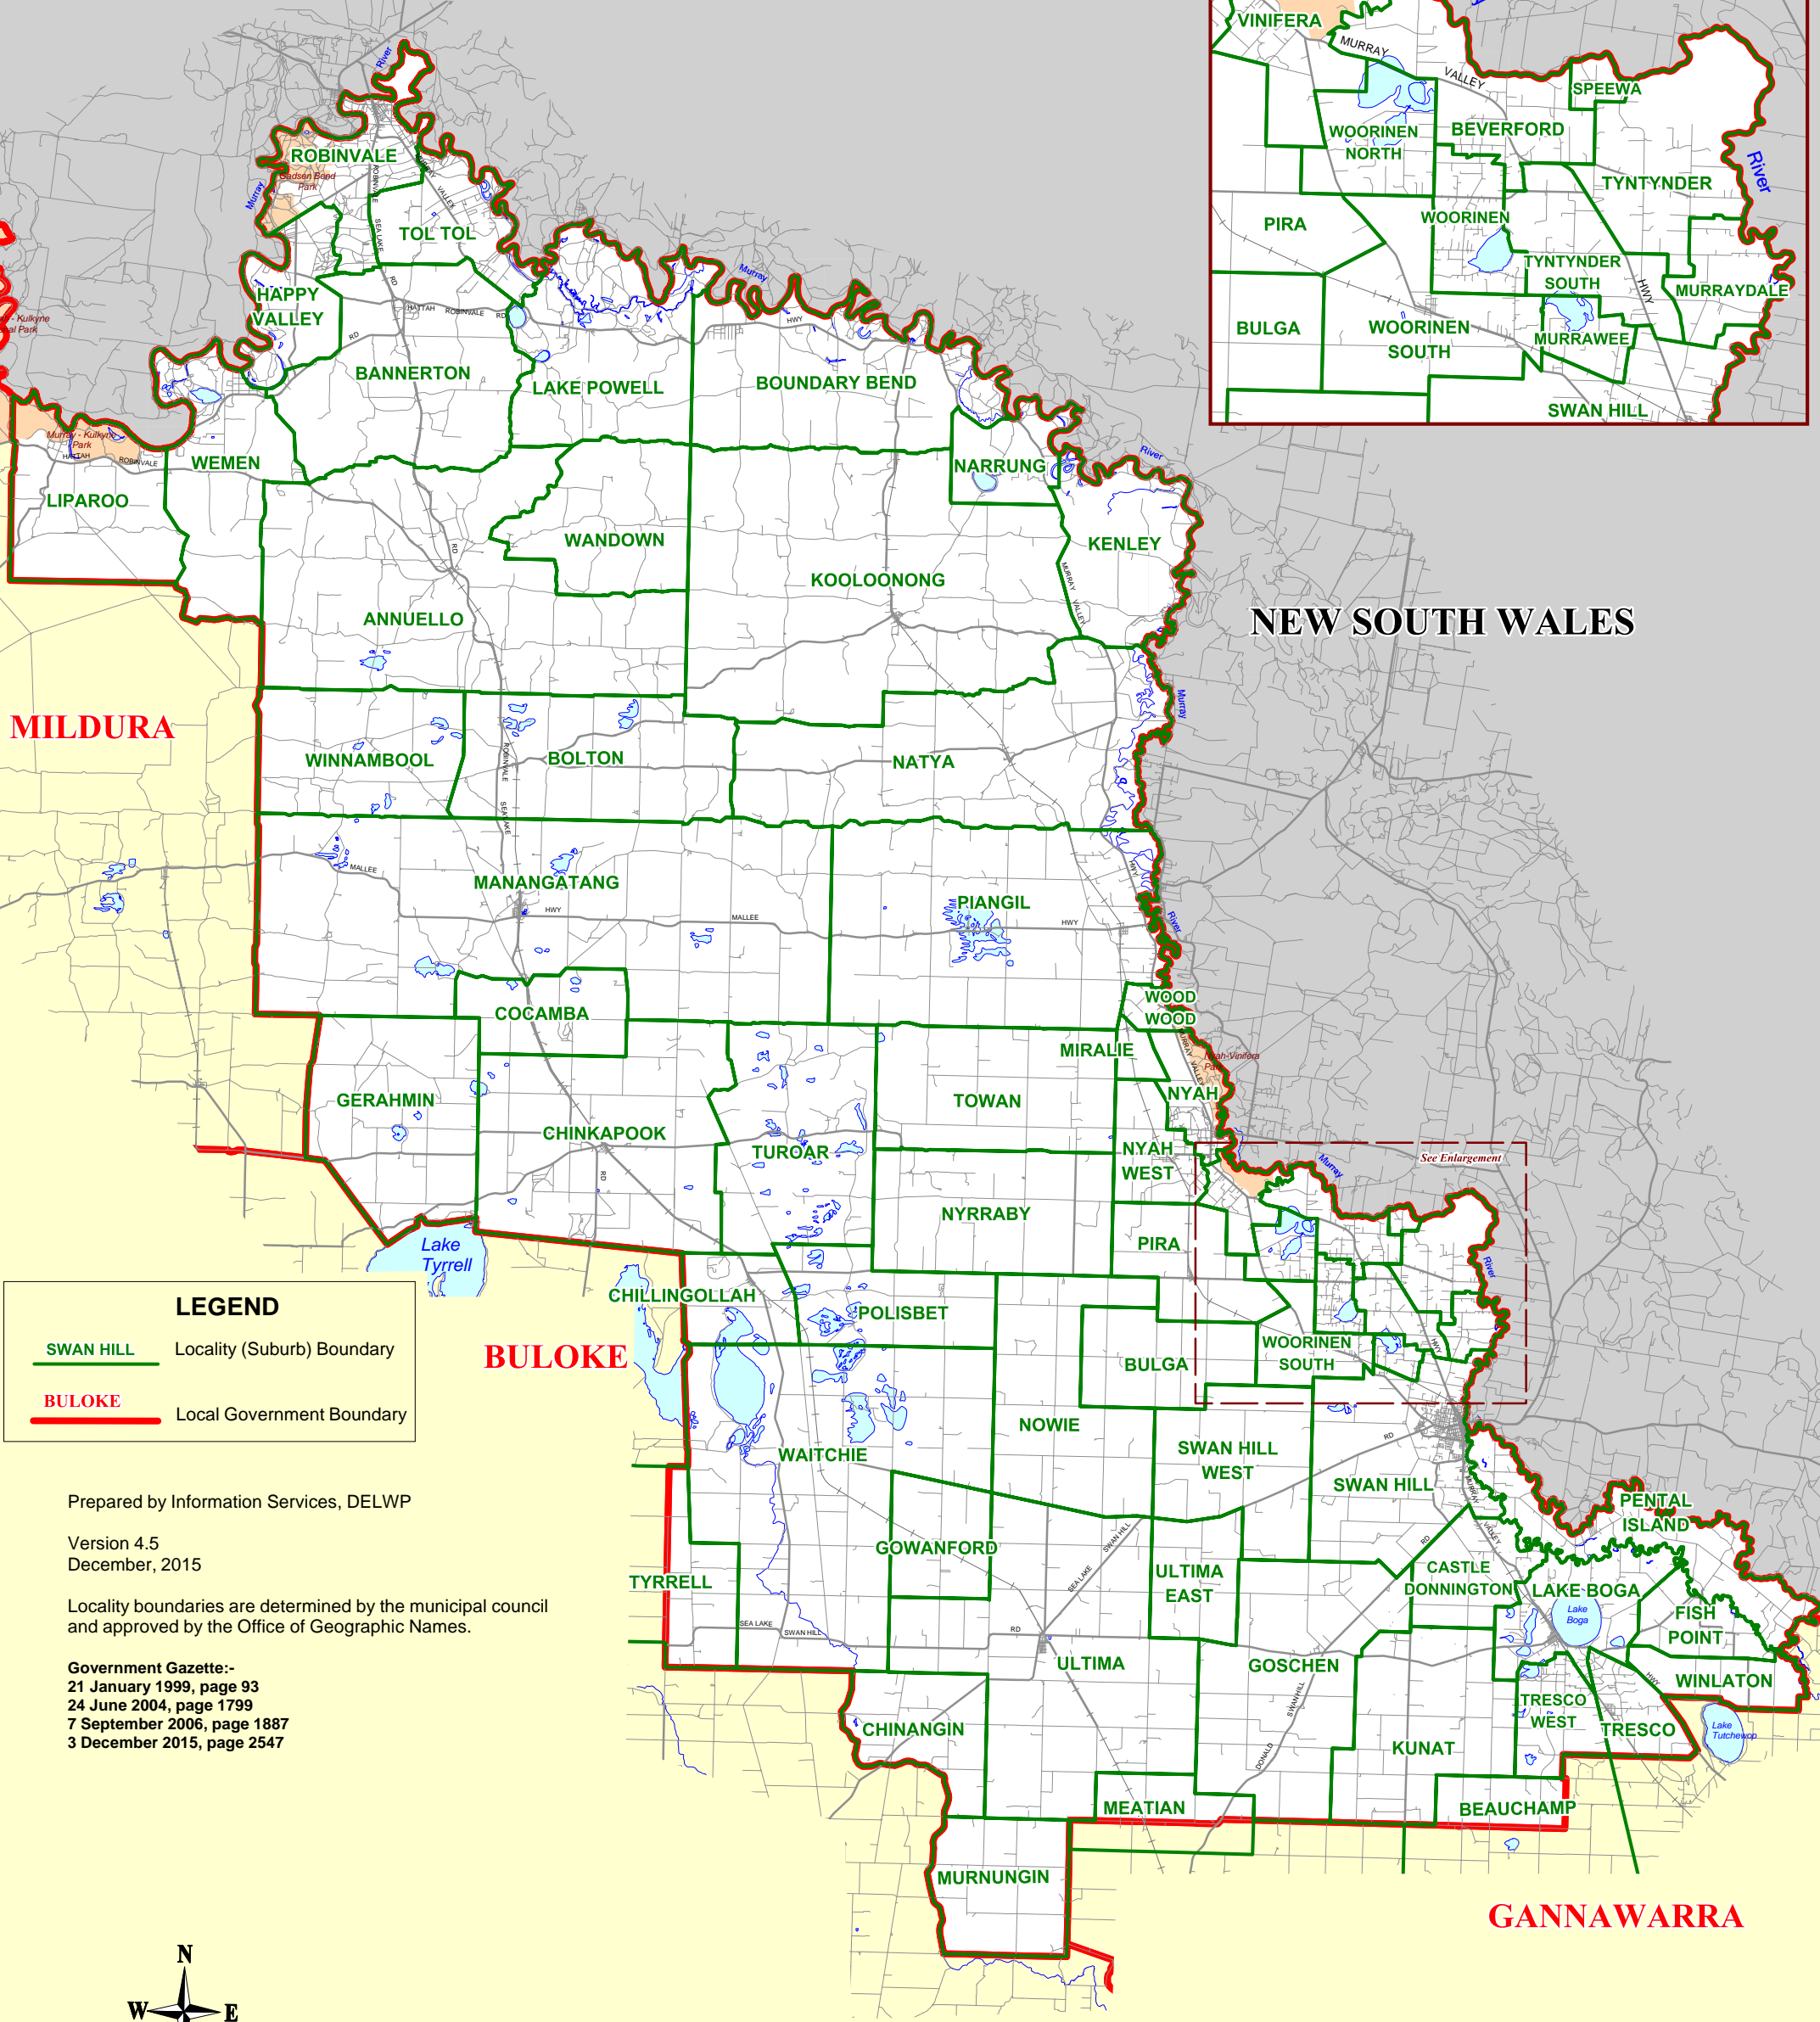

# SWAN HILL RURAL CITY LOCALITY (SUBURB) NAMES AND BOUNDARIES

Enlargement

**LEGEND**

- SWAN HILL Locality (Suburb) Boundary
- BULOKE Local Government Boundary

Prepared by Information Services, DELWP

Version 4.5  
December, 2015

Locality boundaries are determined by the municipal council and approved by the Office of Geographic Names.

Government Gazette:-  
21 January 1999, page 93  
24 June 2004, page 1799  
7 September 2006, page 1887  
3 December 2015, page 2547