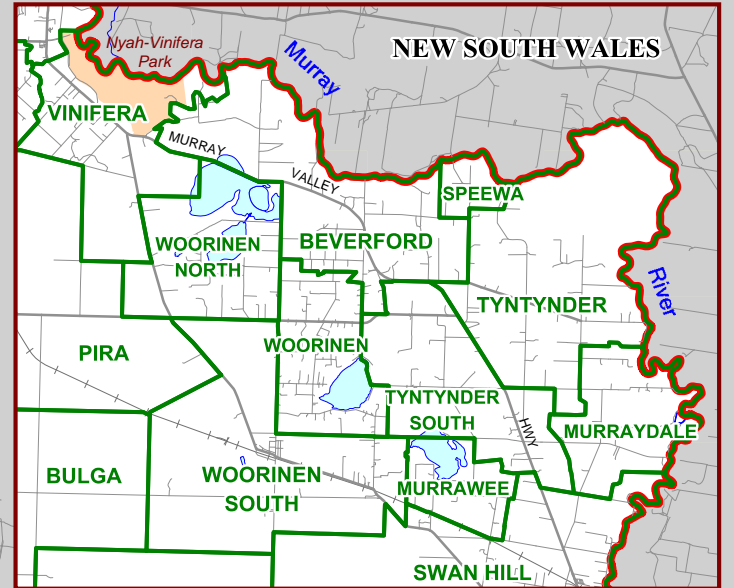

# SWAN HILL RURAL CITY LOCALITY (SUBURB) NAMES AND BOUNDARIES

Enlargement

**LEGEND**

- SWAN HILL Locality (Suburb) Boundary
- BULOKE Local Government Boundary

Prepared by Information Services, DELWP

Version 4.5  
December, 2015

Locality boundaries are determined by the municipal council and approved by the Office of Geographic Names.

Government Gazette:-  
21 January 1999, page 93  
24 June 2004, page 1799  
7 September 2006, page 1887  
3 December 2015, page 2547