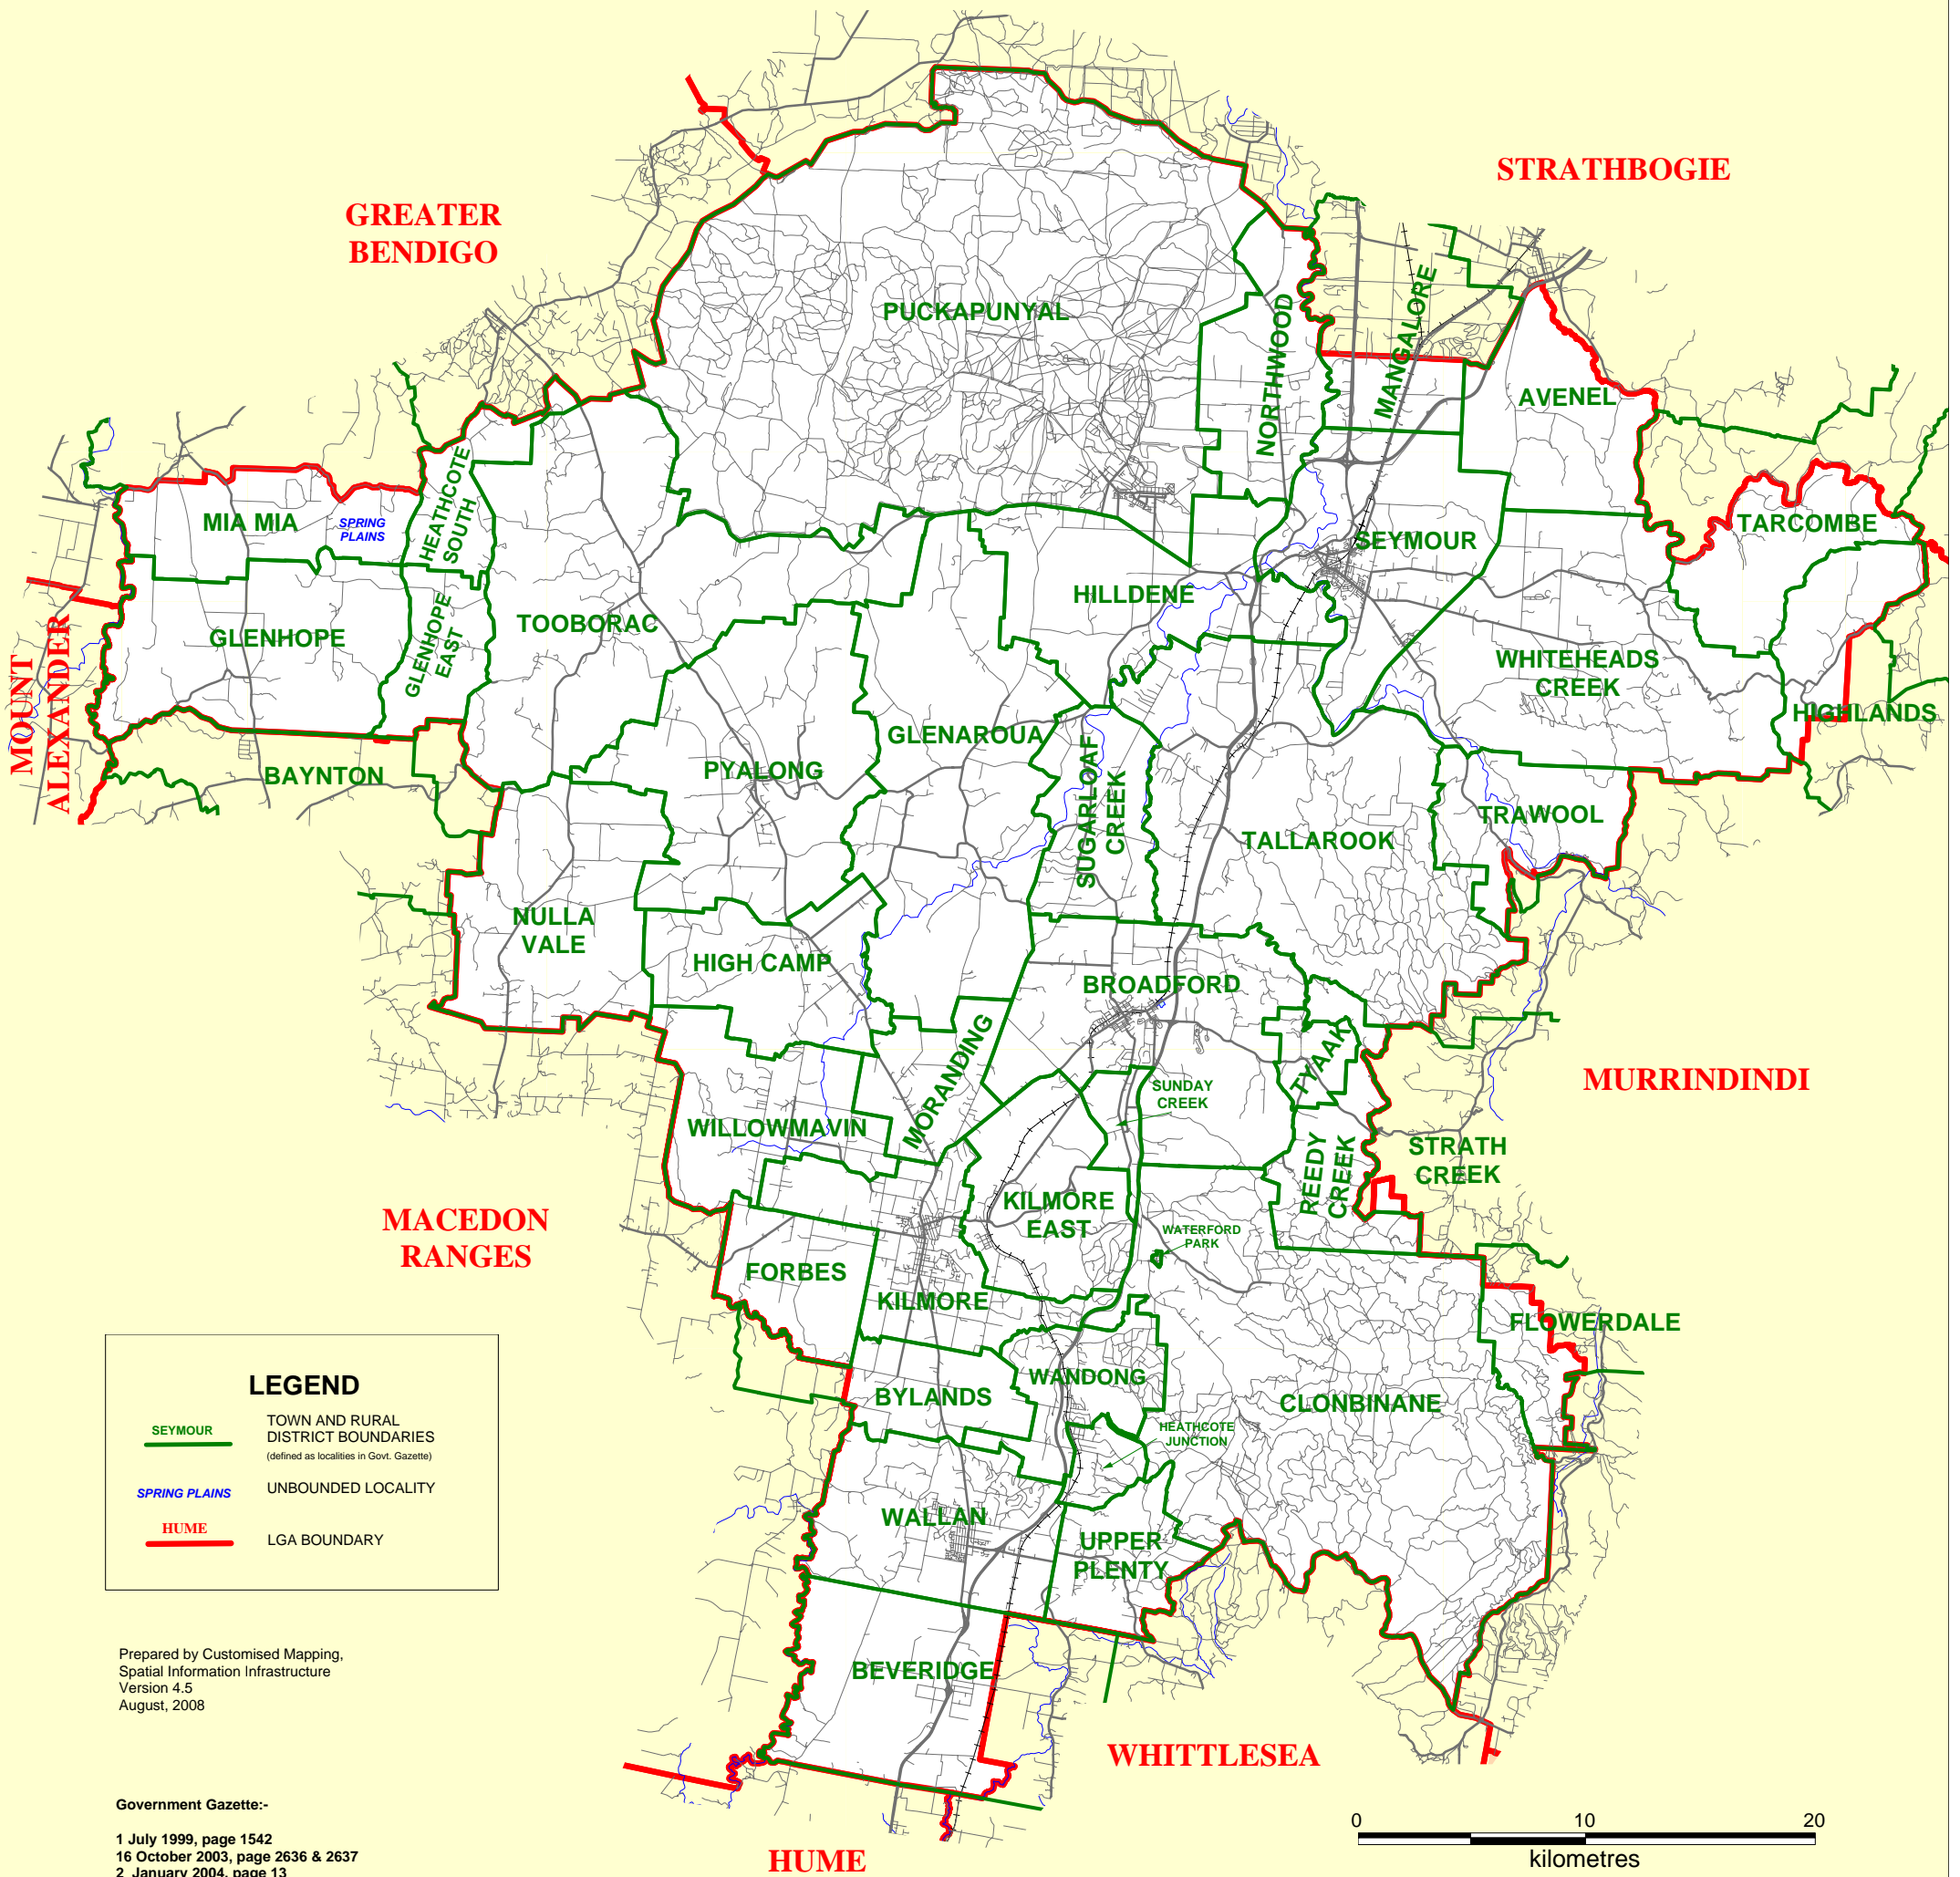

MITCHELL SHIRE

TOWN AND RURAL DISTRICT NAMES AND BOUNDARIES

LEGEND

- SEYMOUR TOWN AND RURAL DISTRICT BOUNDARIES (defined as localities in Govt. Gazette)
- SPRING PLAINS UNBOUNDED LOCALITY
- HUME LGA BOUNDARY