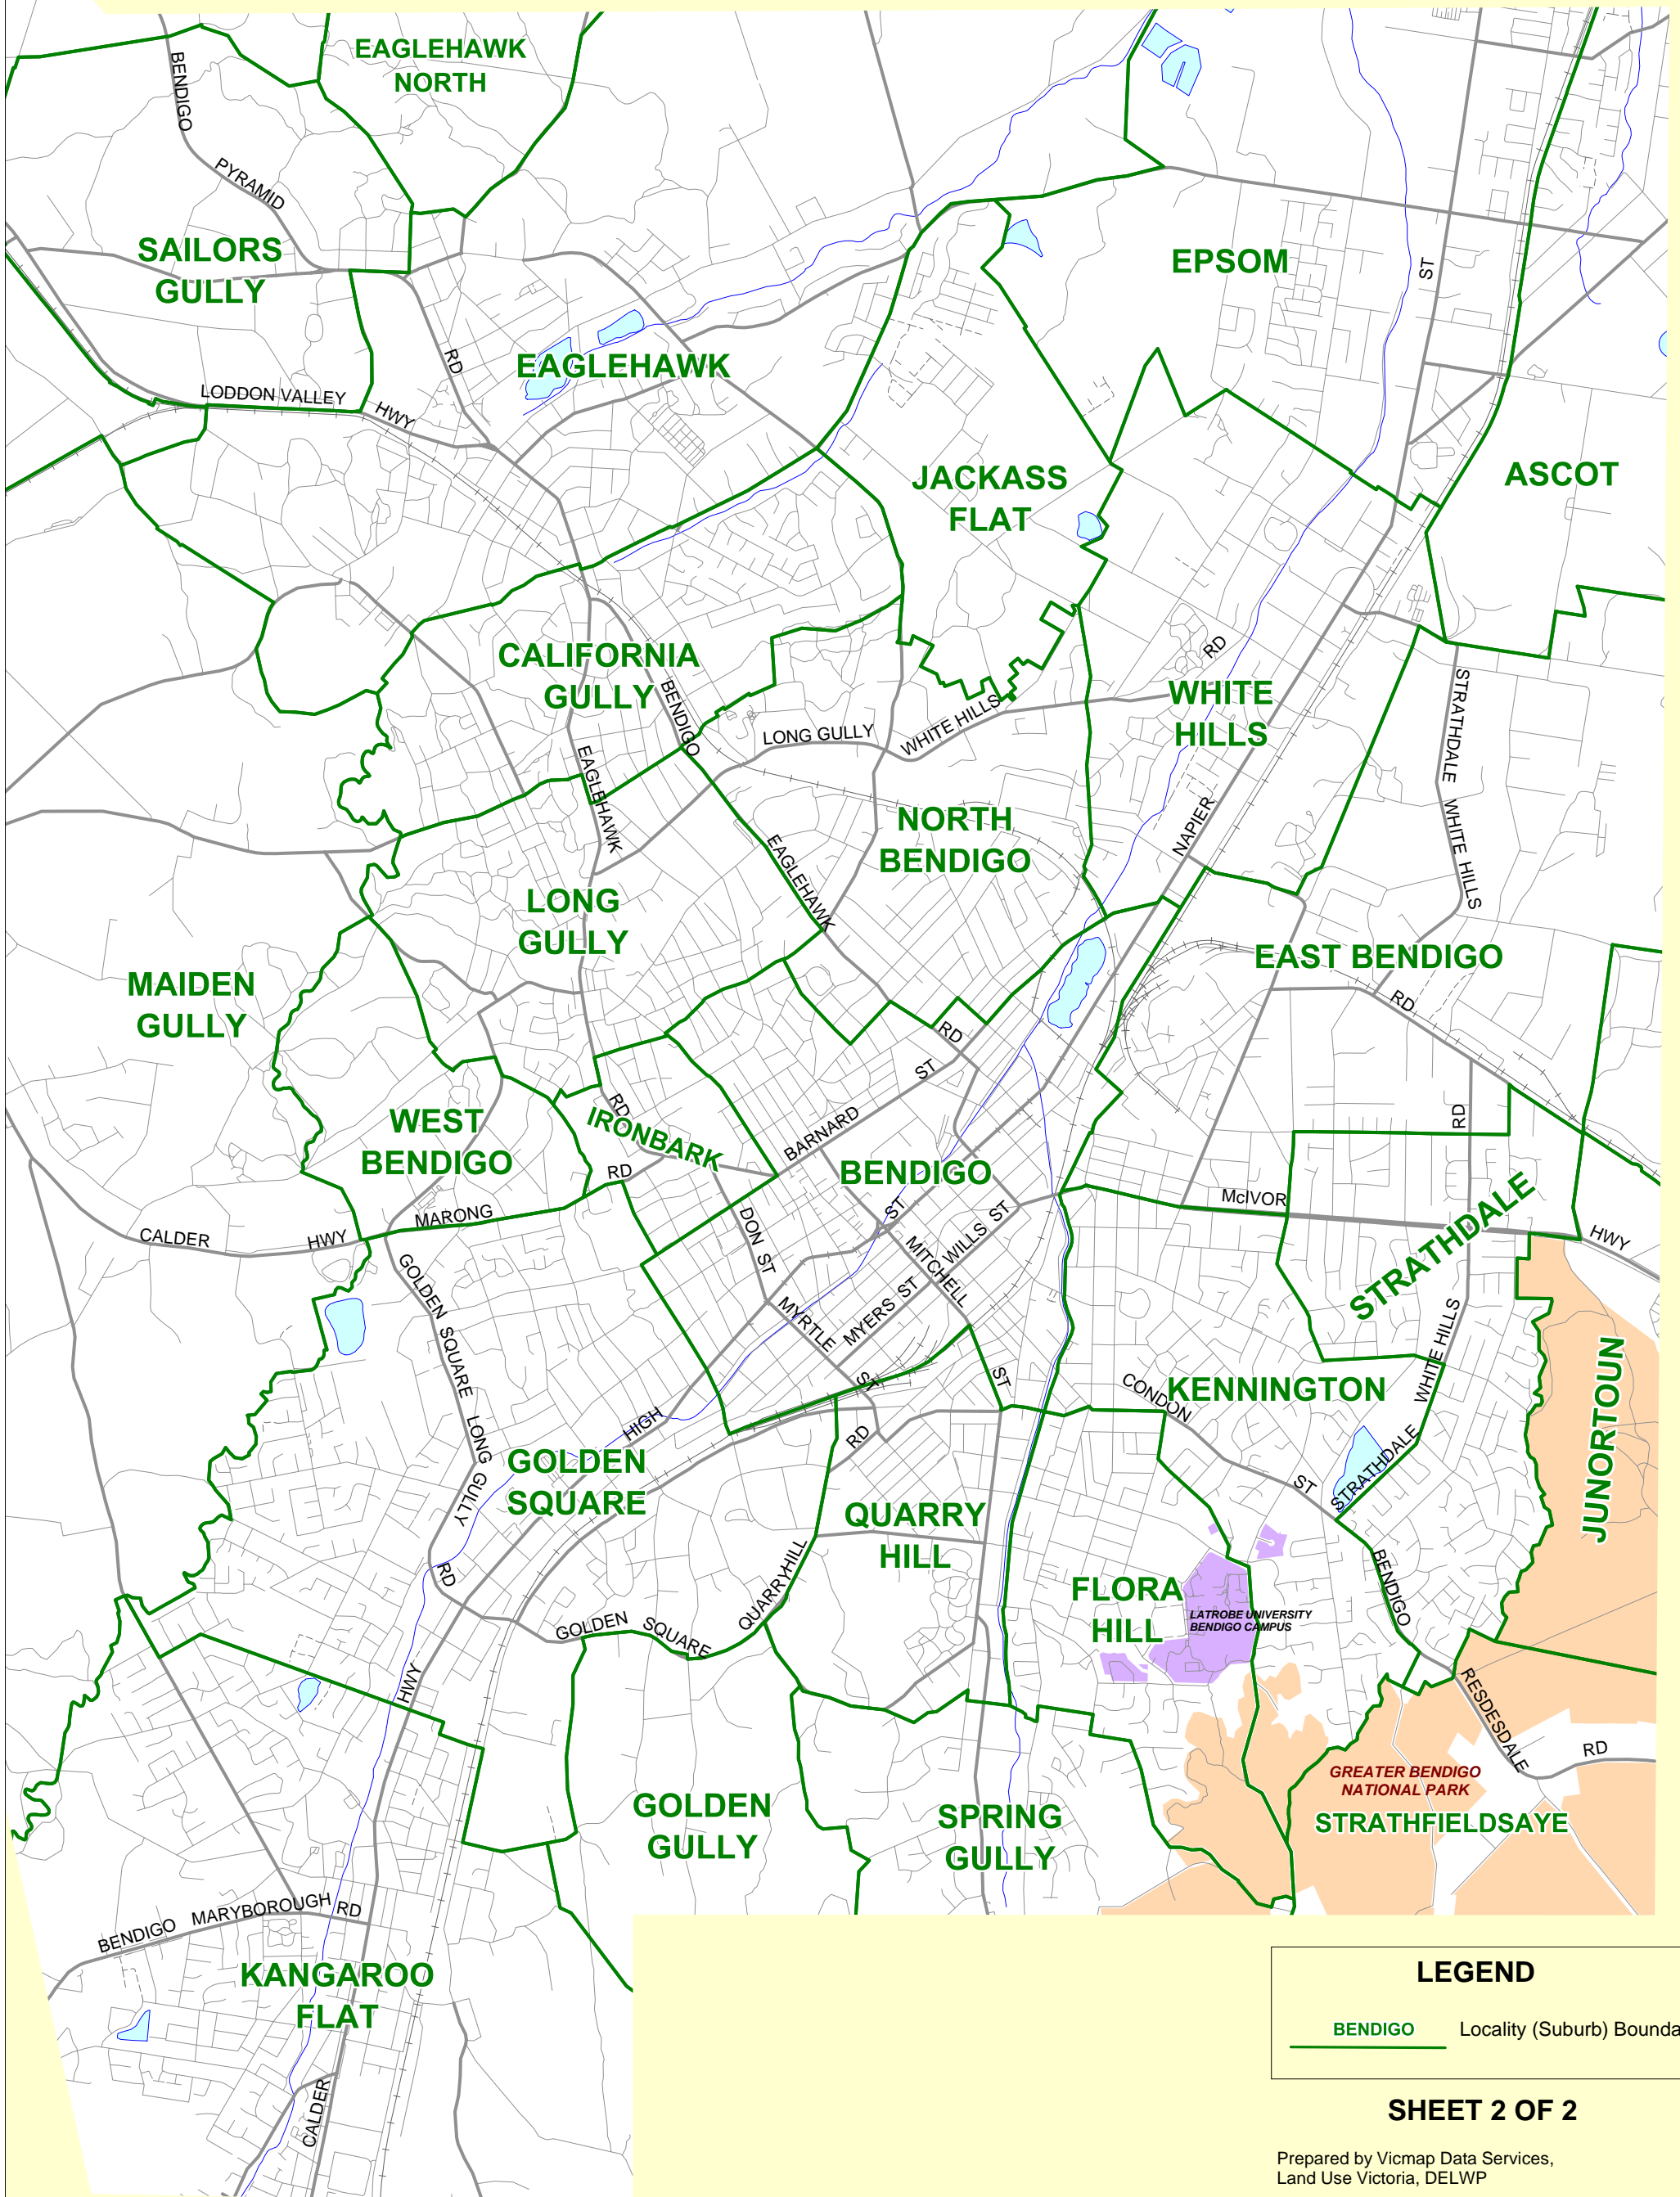

CITY OF GREATER BENDIGO

LOCALITY (SUBURB) NAMES AND BOUNDARIES

LEGEND

BENDIGO Locality (Suburb) Boundary

SHEET 2 OF 2

Prepared by Vicmap Data Services,
Land Use Victoria, DELWP

Version 4.6
February, 2017

Locality boundaries are determined by the municipal council
and endorsed by the Office of Geographic Names.

© 2017. The State of Victoria, Department of Environment, Land, Water and Planning (DELWP).
This publication may be of assistance to you but the State of Victoria and its employees do not guarantee that the publication is without flaw of any kind or is wholly appropriate for your particular purposes and therefore disclaims all liability for any error, loss or other consequence which may arise from you relying on any information in this publication.