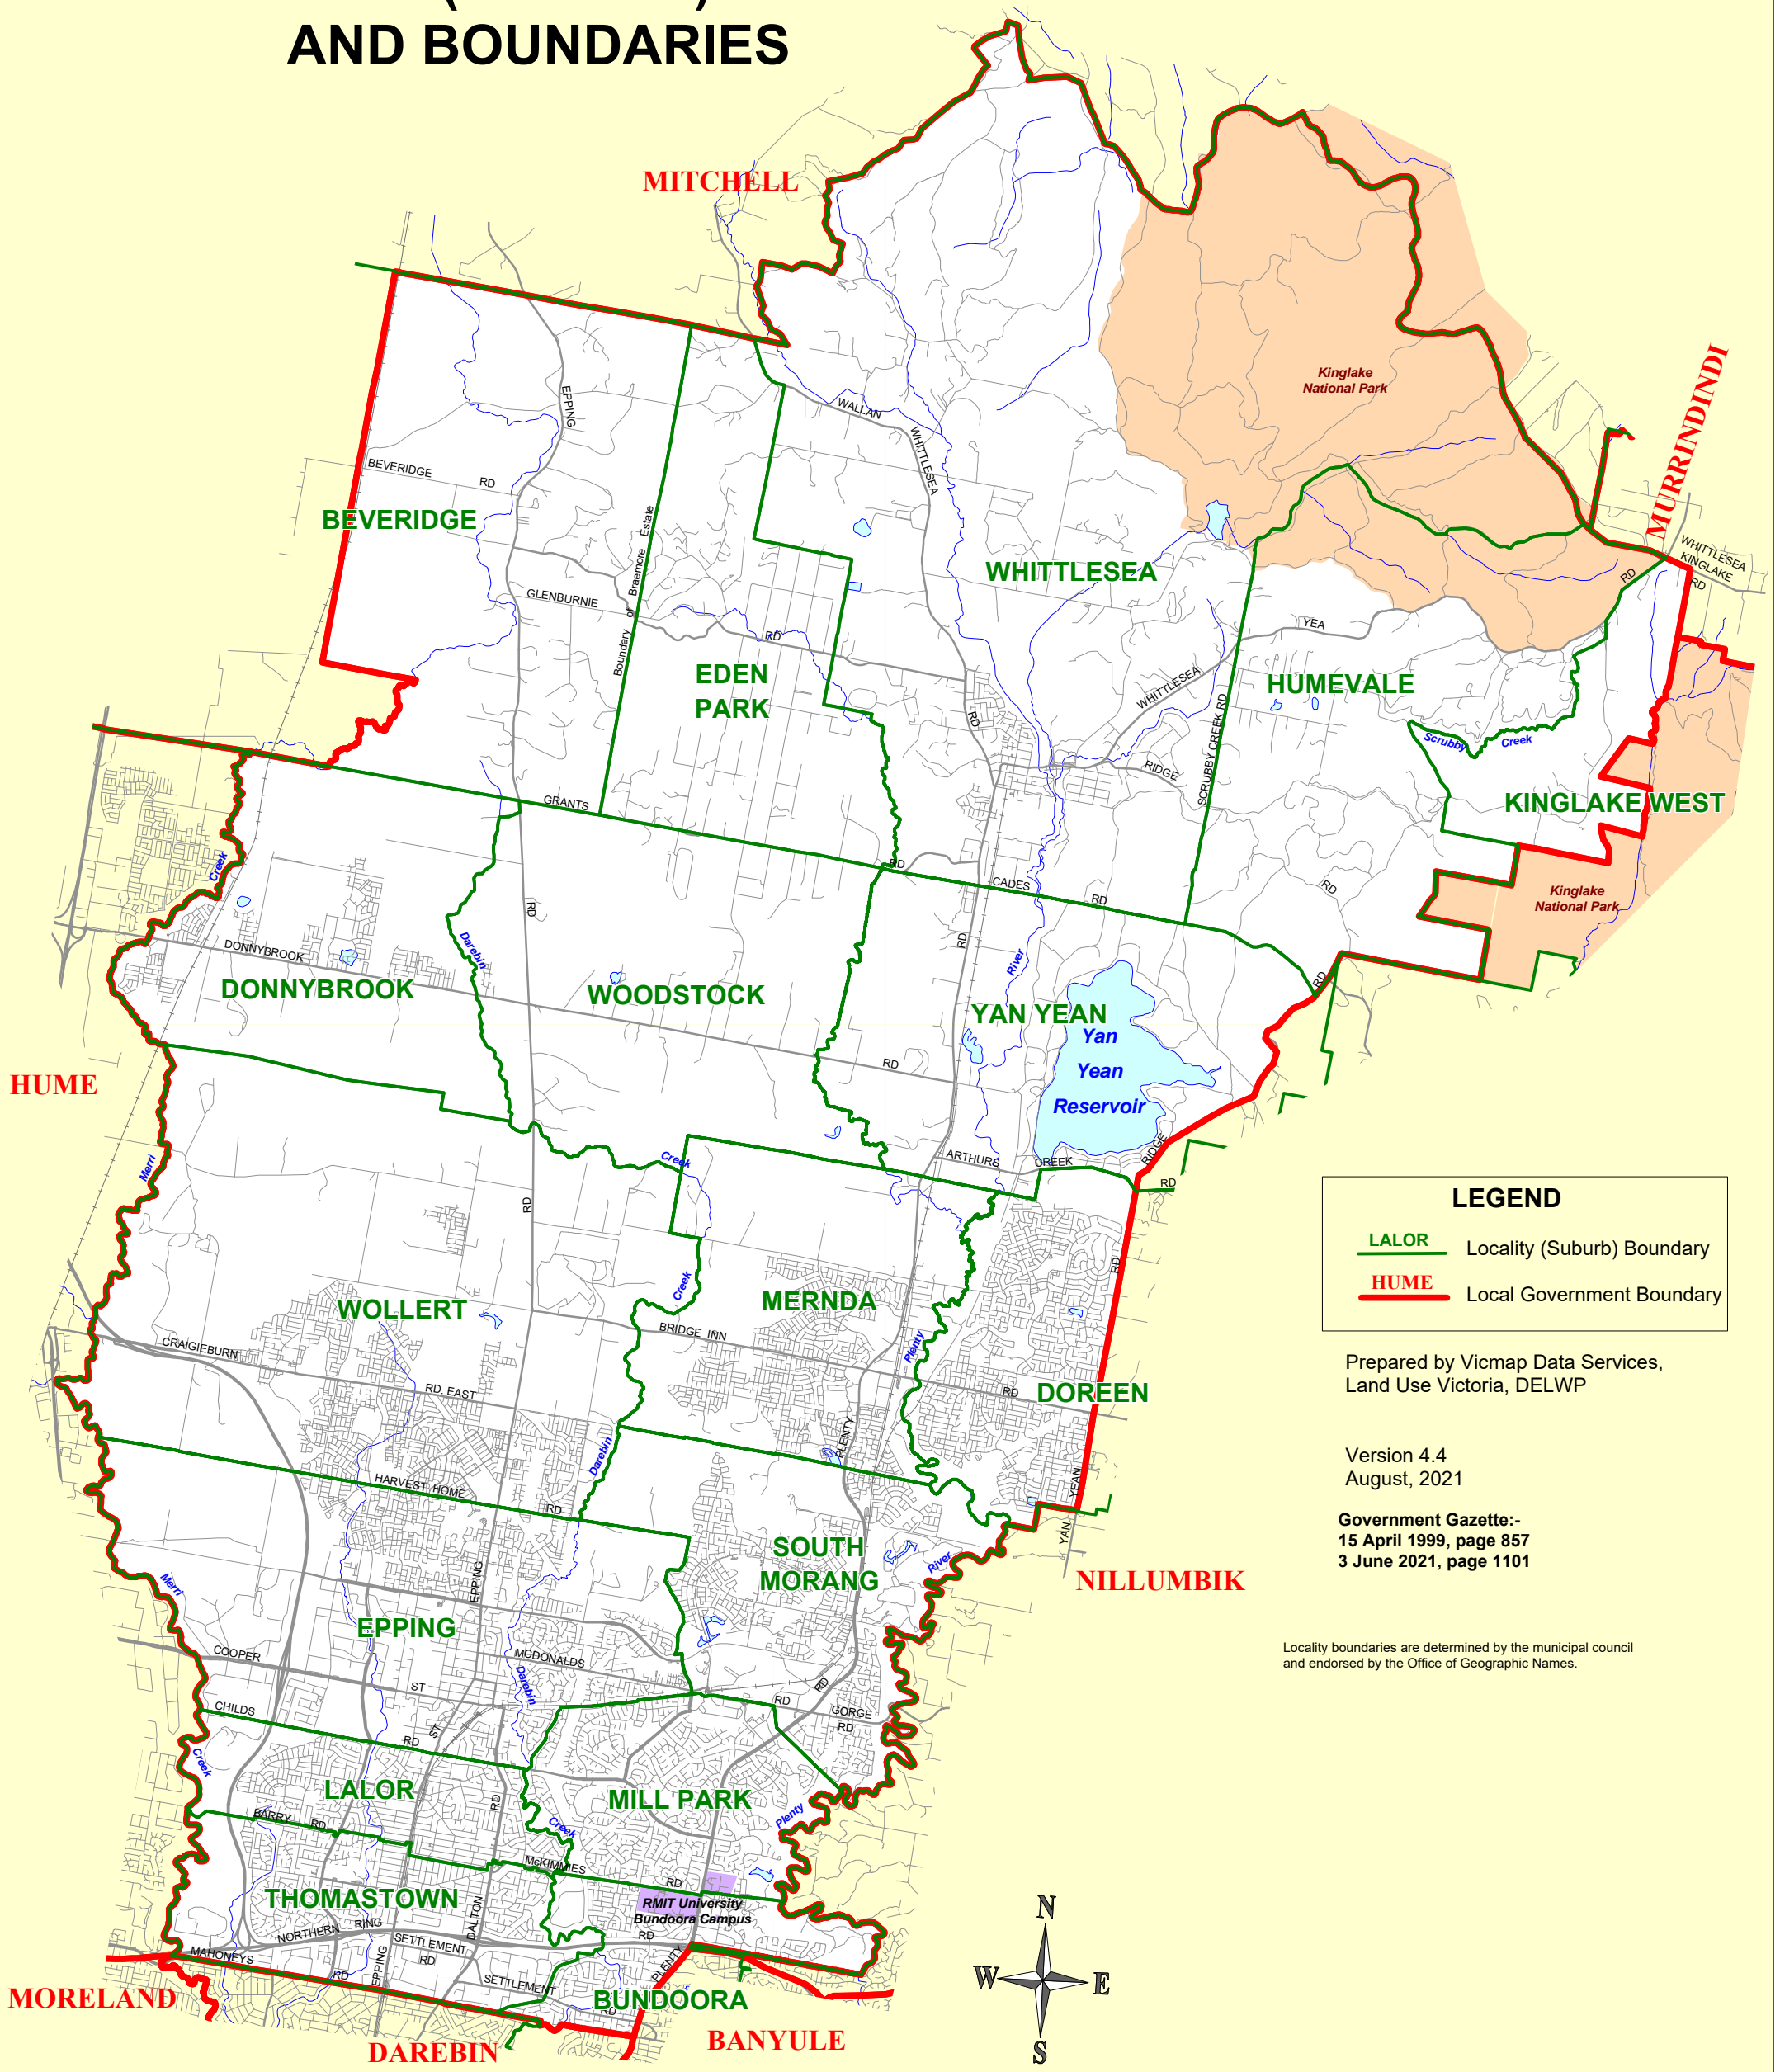

# CITY OF WHITTLESEA LOCALITY (SUBURB) NAMES AND BOUNDARIES

**LEGEND**

- LALOR Locality (Suburb) Boundary
- HUME Local Government Boundary

Prepared by Vicmap Data Services,  
Land Use Victoria, DELWP

Version 4.4  
August, 2021

Government Gazette:-  
15 April 1999, page 857  
3 June 2021, page 1101

Locality boundaries are determined by the municipal council  
and endorsed by the Office of Geographic Names.