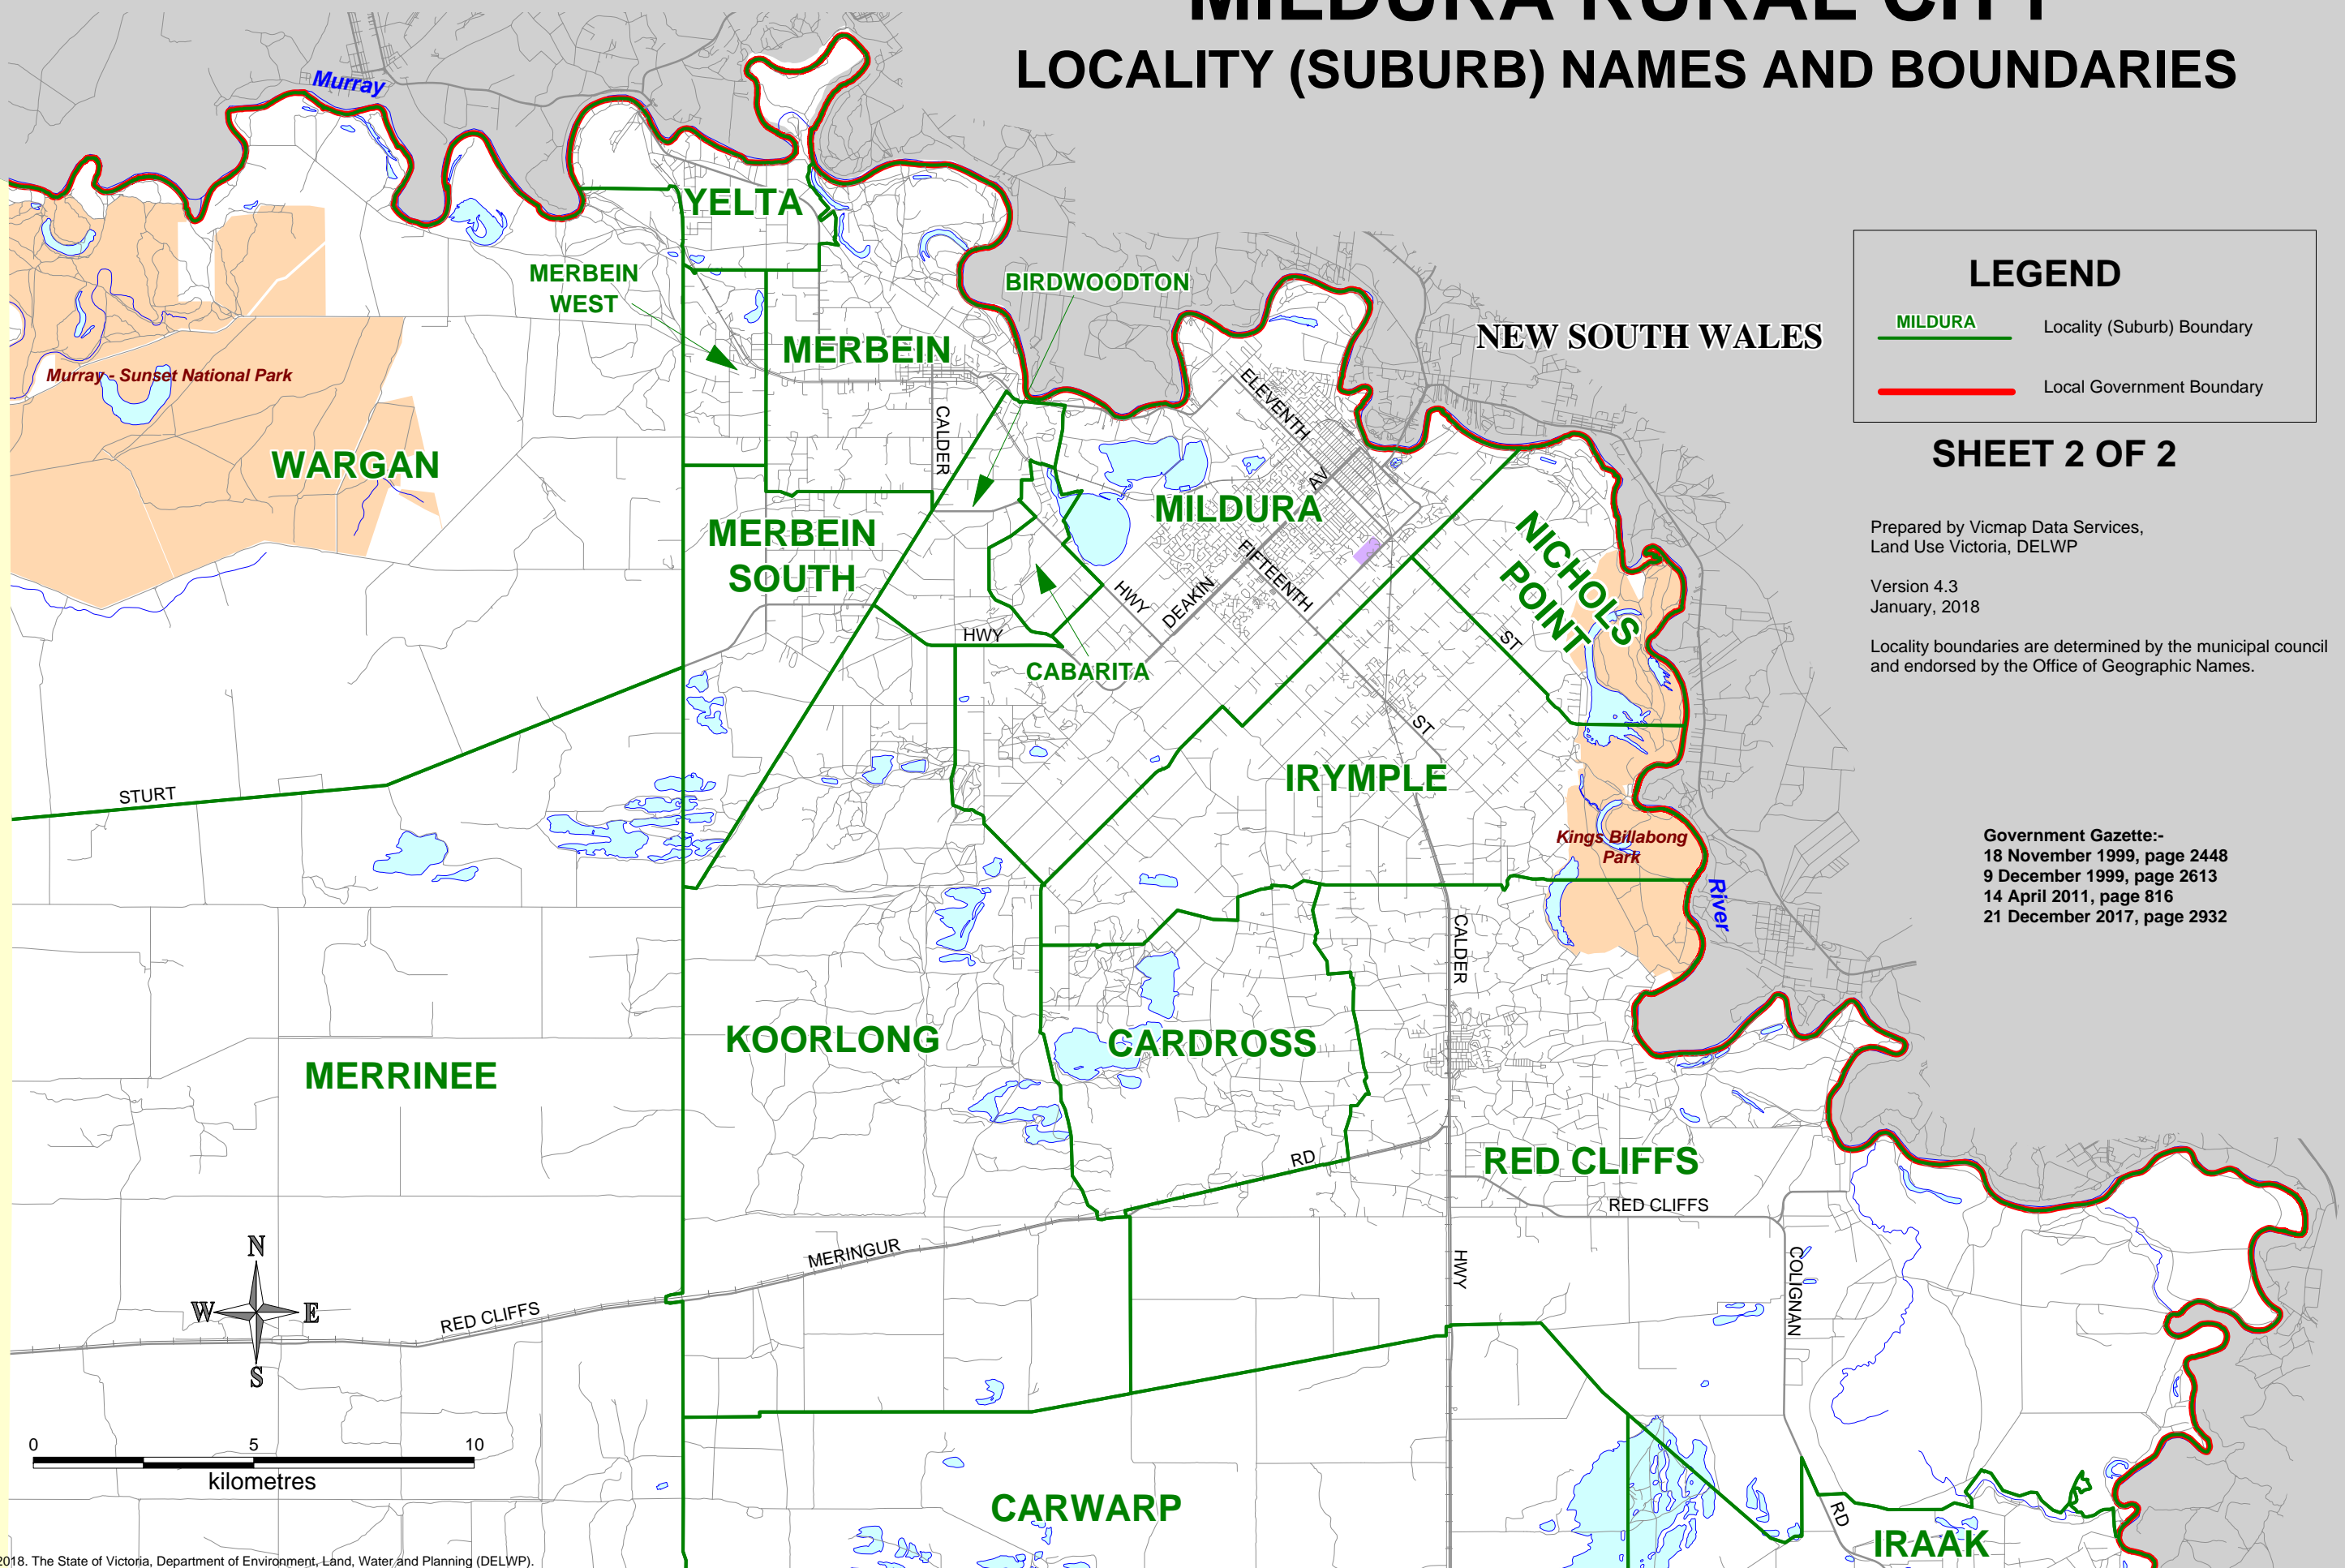

# MILDURA RURAL CITY

## LOCALITY (SUBURB) NAMES AND BOUNDARIES

### LEGEND

- MILDURA Locality (Suburb) Boundary
- Local Government Boundary

### SHEET 2 OF 2

Prepared by Vicmap Data Services,  
Land Use Victoria, DELWP

Version 4.3  
January, 2018

Locality boundaries are determined by the municipal council  
and endorsed by the Office of Geographic Names.