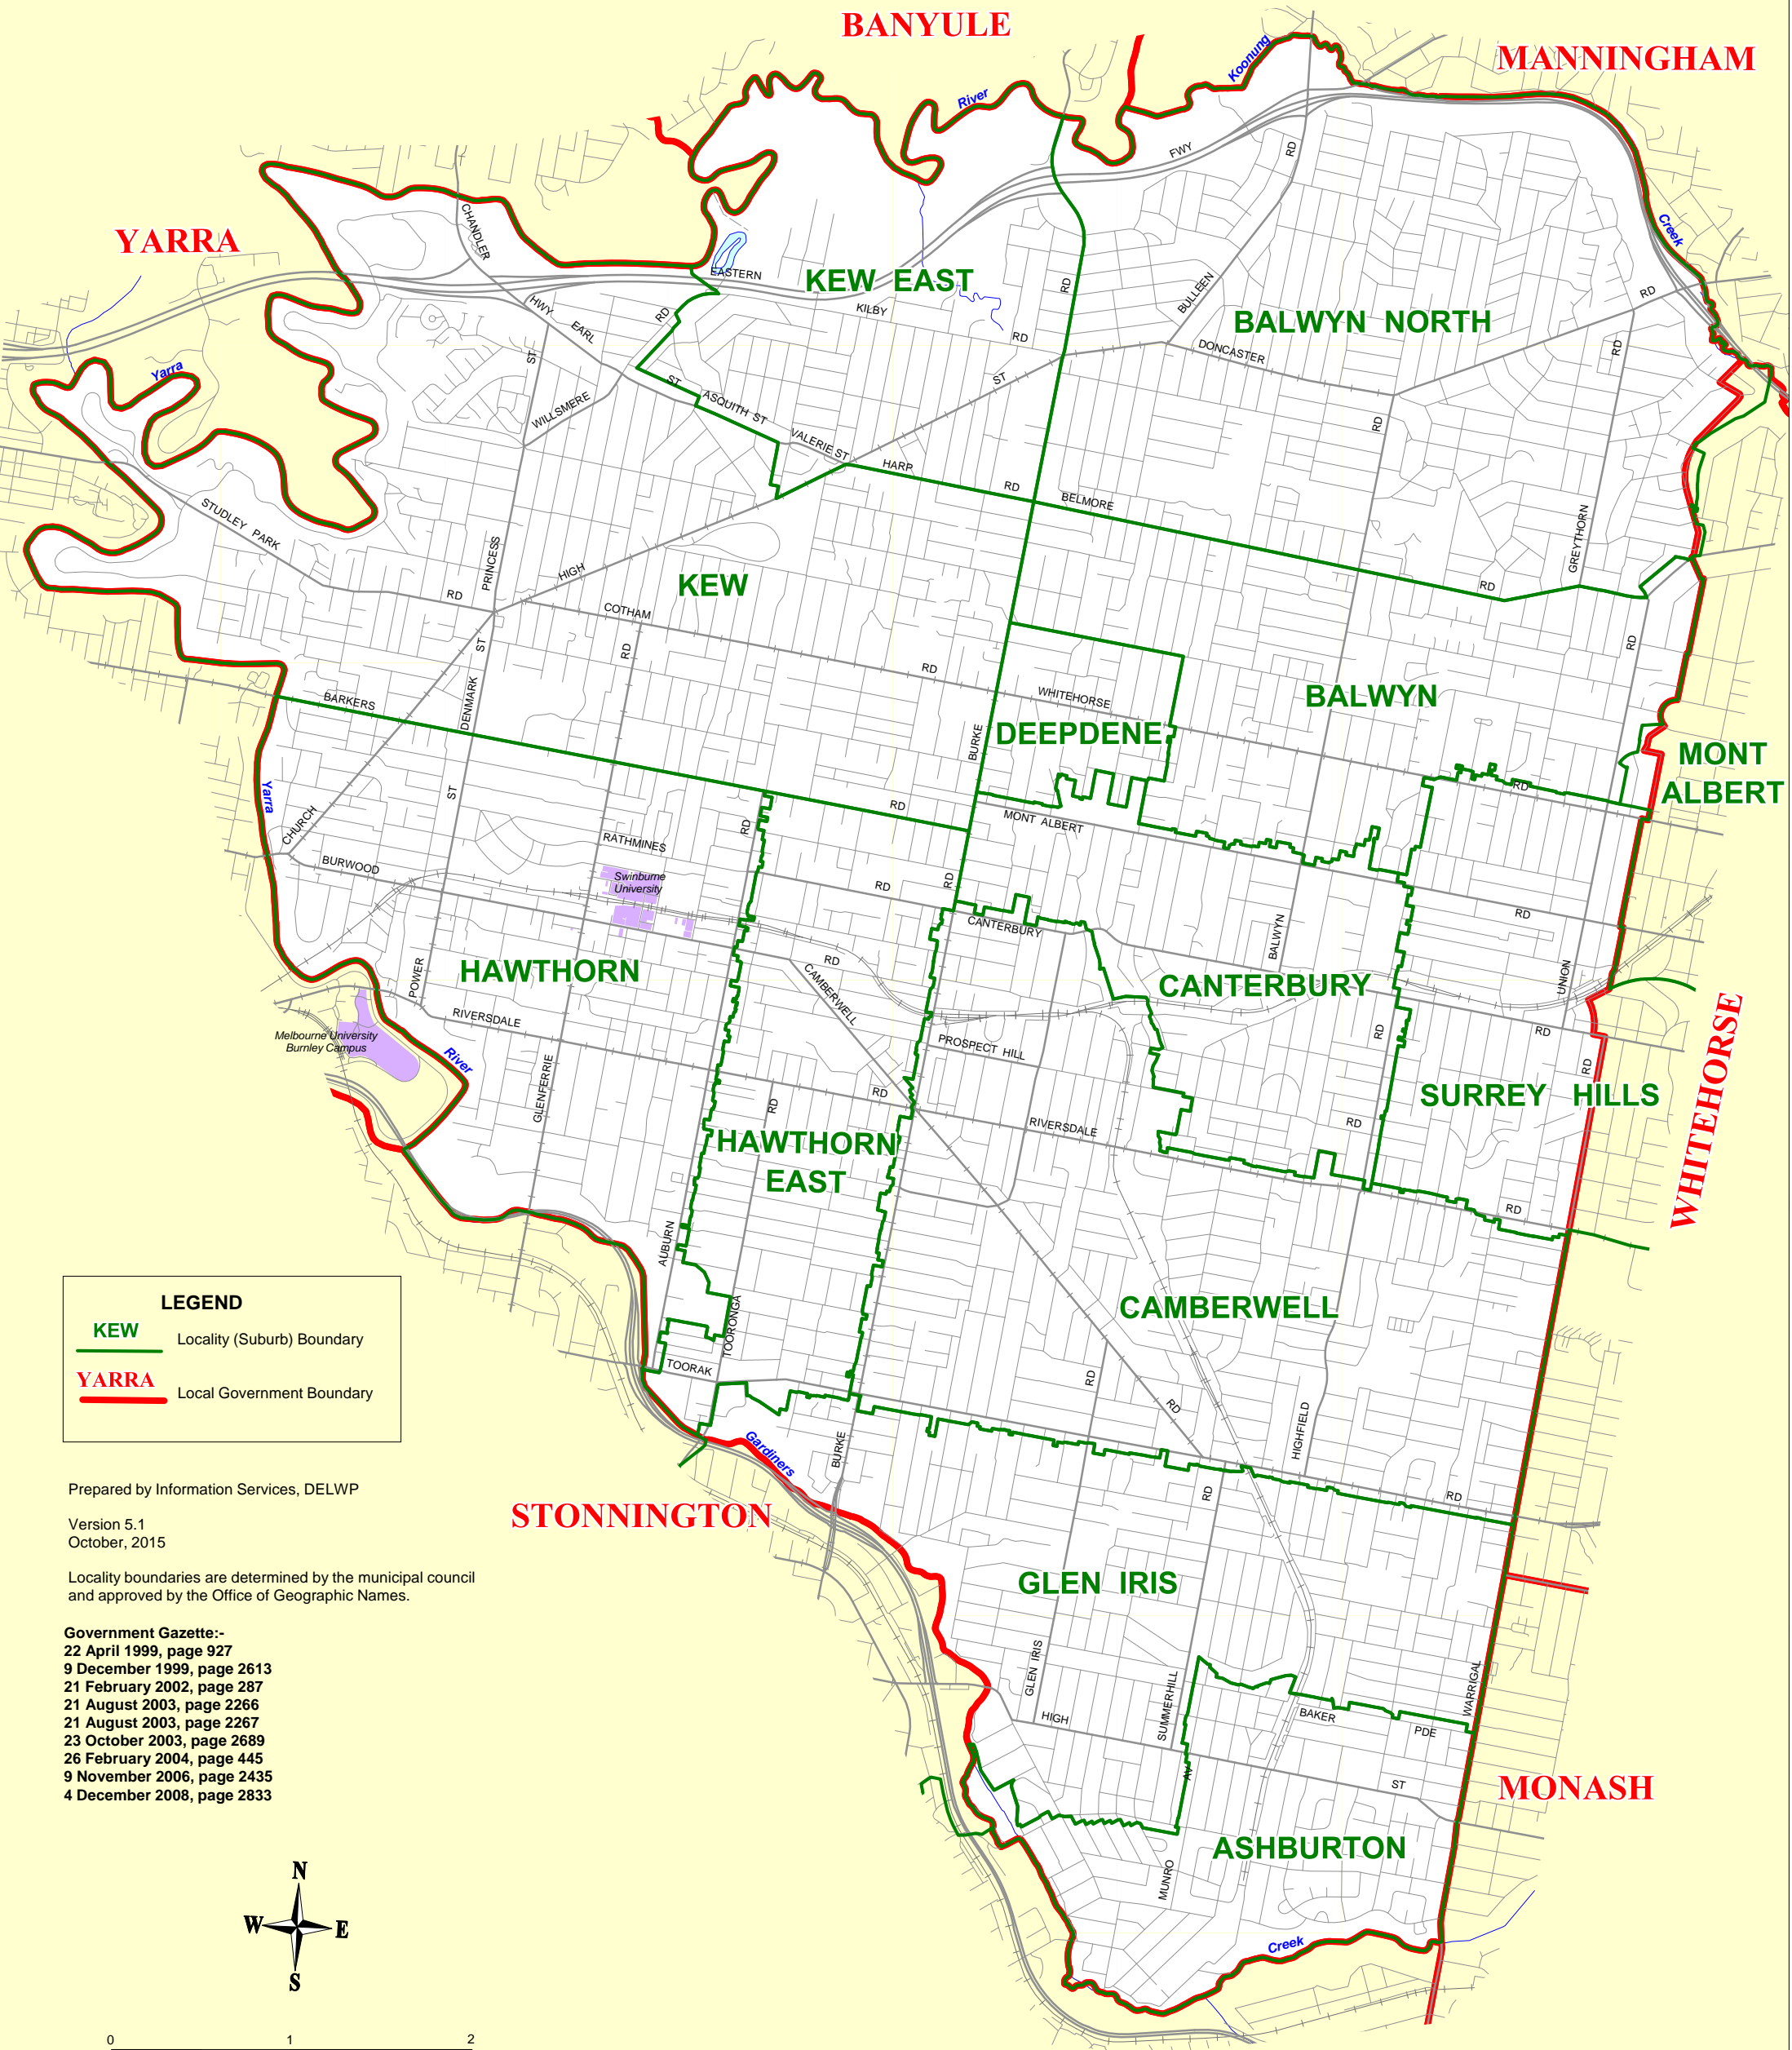

CITY OF BOROONDARA

LOCALITY (SUBURB) NAMES AND BOUNDARIES

Prepared by Information Services, DELWP

Version 5.1
October, 2015

Locality boundaries are determined by the municipal council and approved by the Office of Geographic Names.