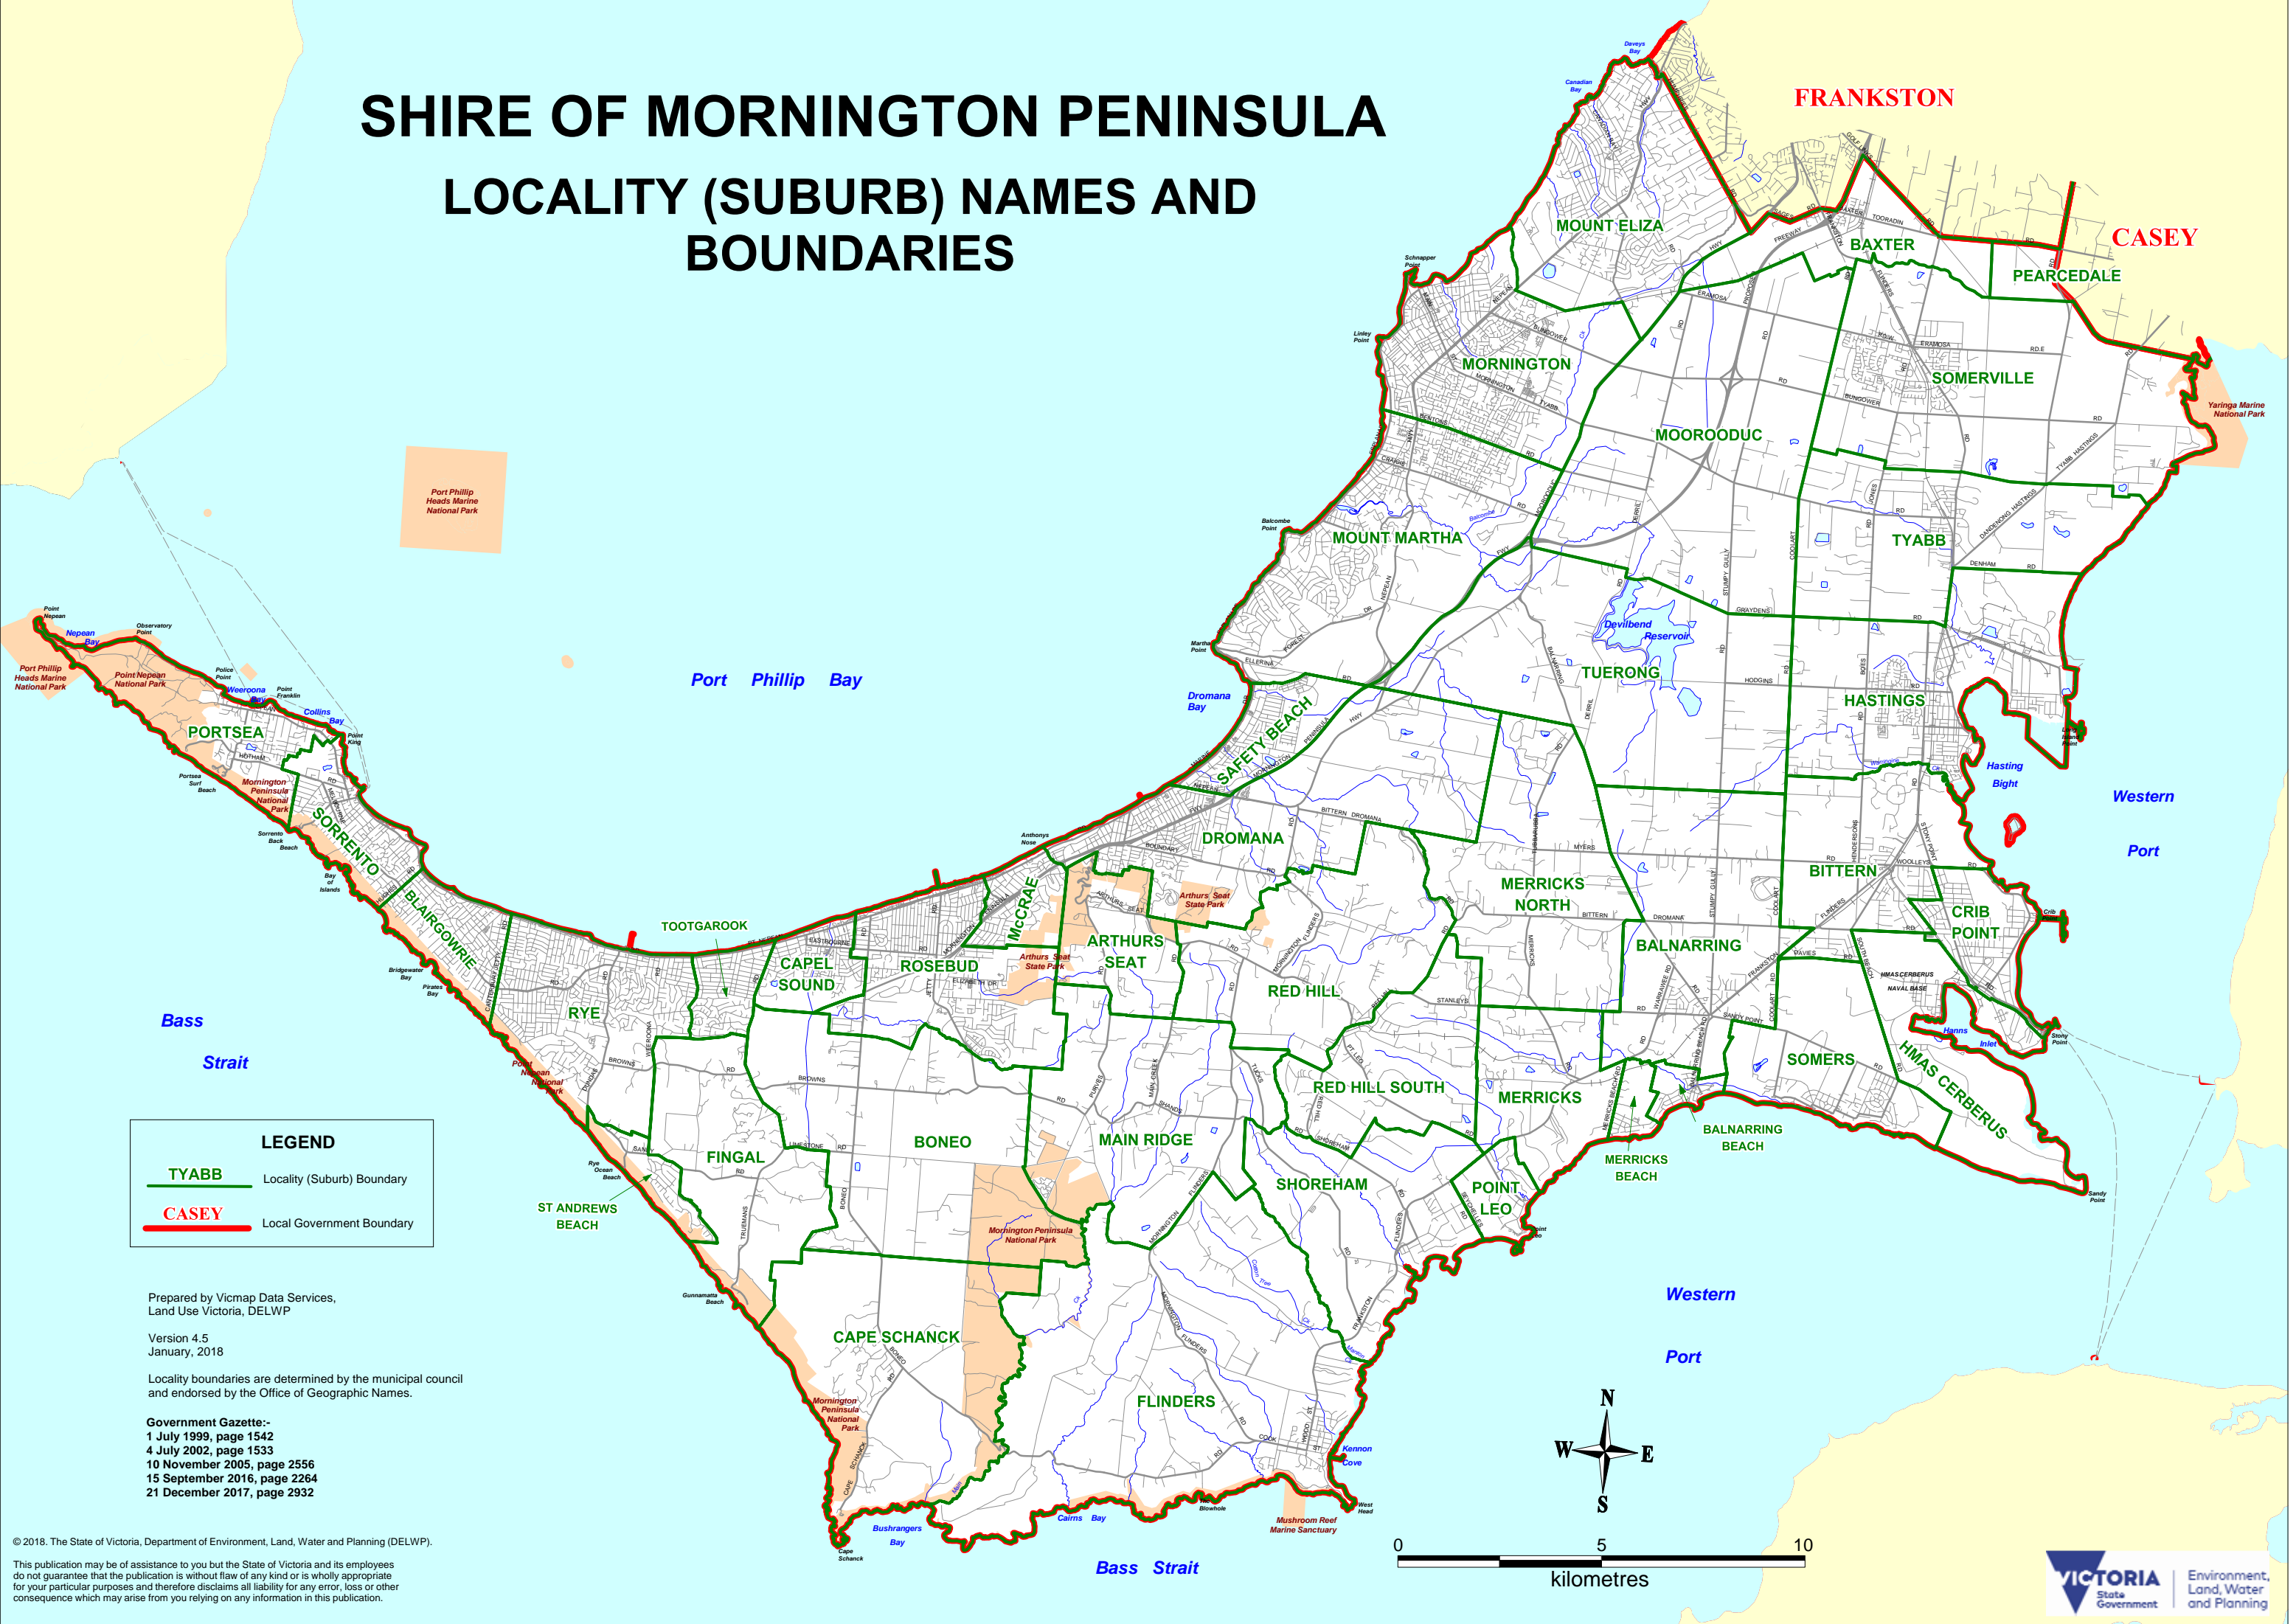

SHIRE OF MORNINGTON PENINSULA

LOCALITY (SUBURB) NAMES AND BOUNDARIES

FRANKSTON

CASEY

PEARCEDALE

SOMERVILLE

MOOROODUC

MOUNT ELIZA

MORNINGTON

MOUNT MARTHA

TYABB

TUERONG

HASTINGS

Port Phillip Bay

DROMANA

DROMANA

MERRICKS NORTH

BITTERN

CRIB POINT

Western Port

Bass Strait

TOOTGAROOK

CAPEL SOUND

ROSEBUD

ARTHURS SEAT

RED HILL

BALNARRING

SOMERS

HMAS CERBERUS

LEGEND

- TYABB Locality (Suburb) Boundary
- CASEY Local Government Boundary

Prepared by Vicmap Data Services,
Land Use Victoria, DELWP