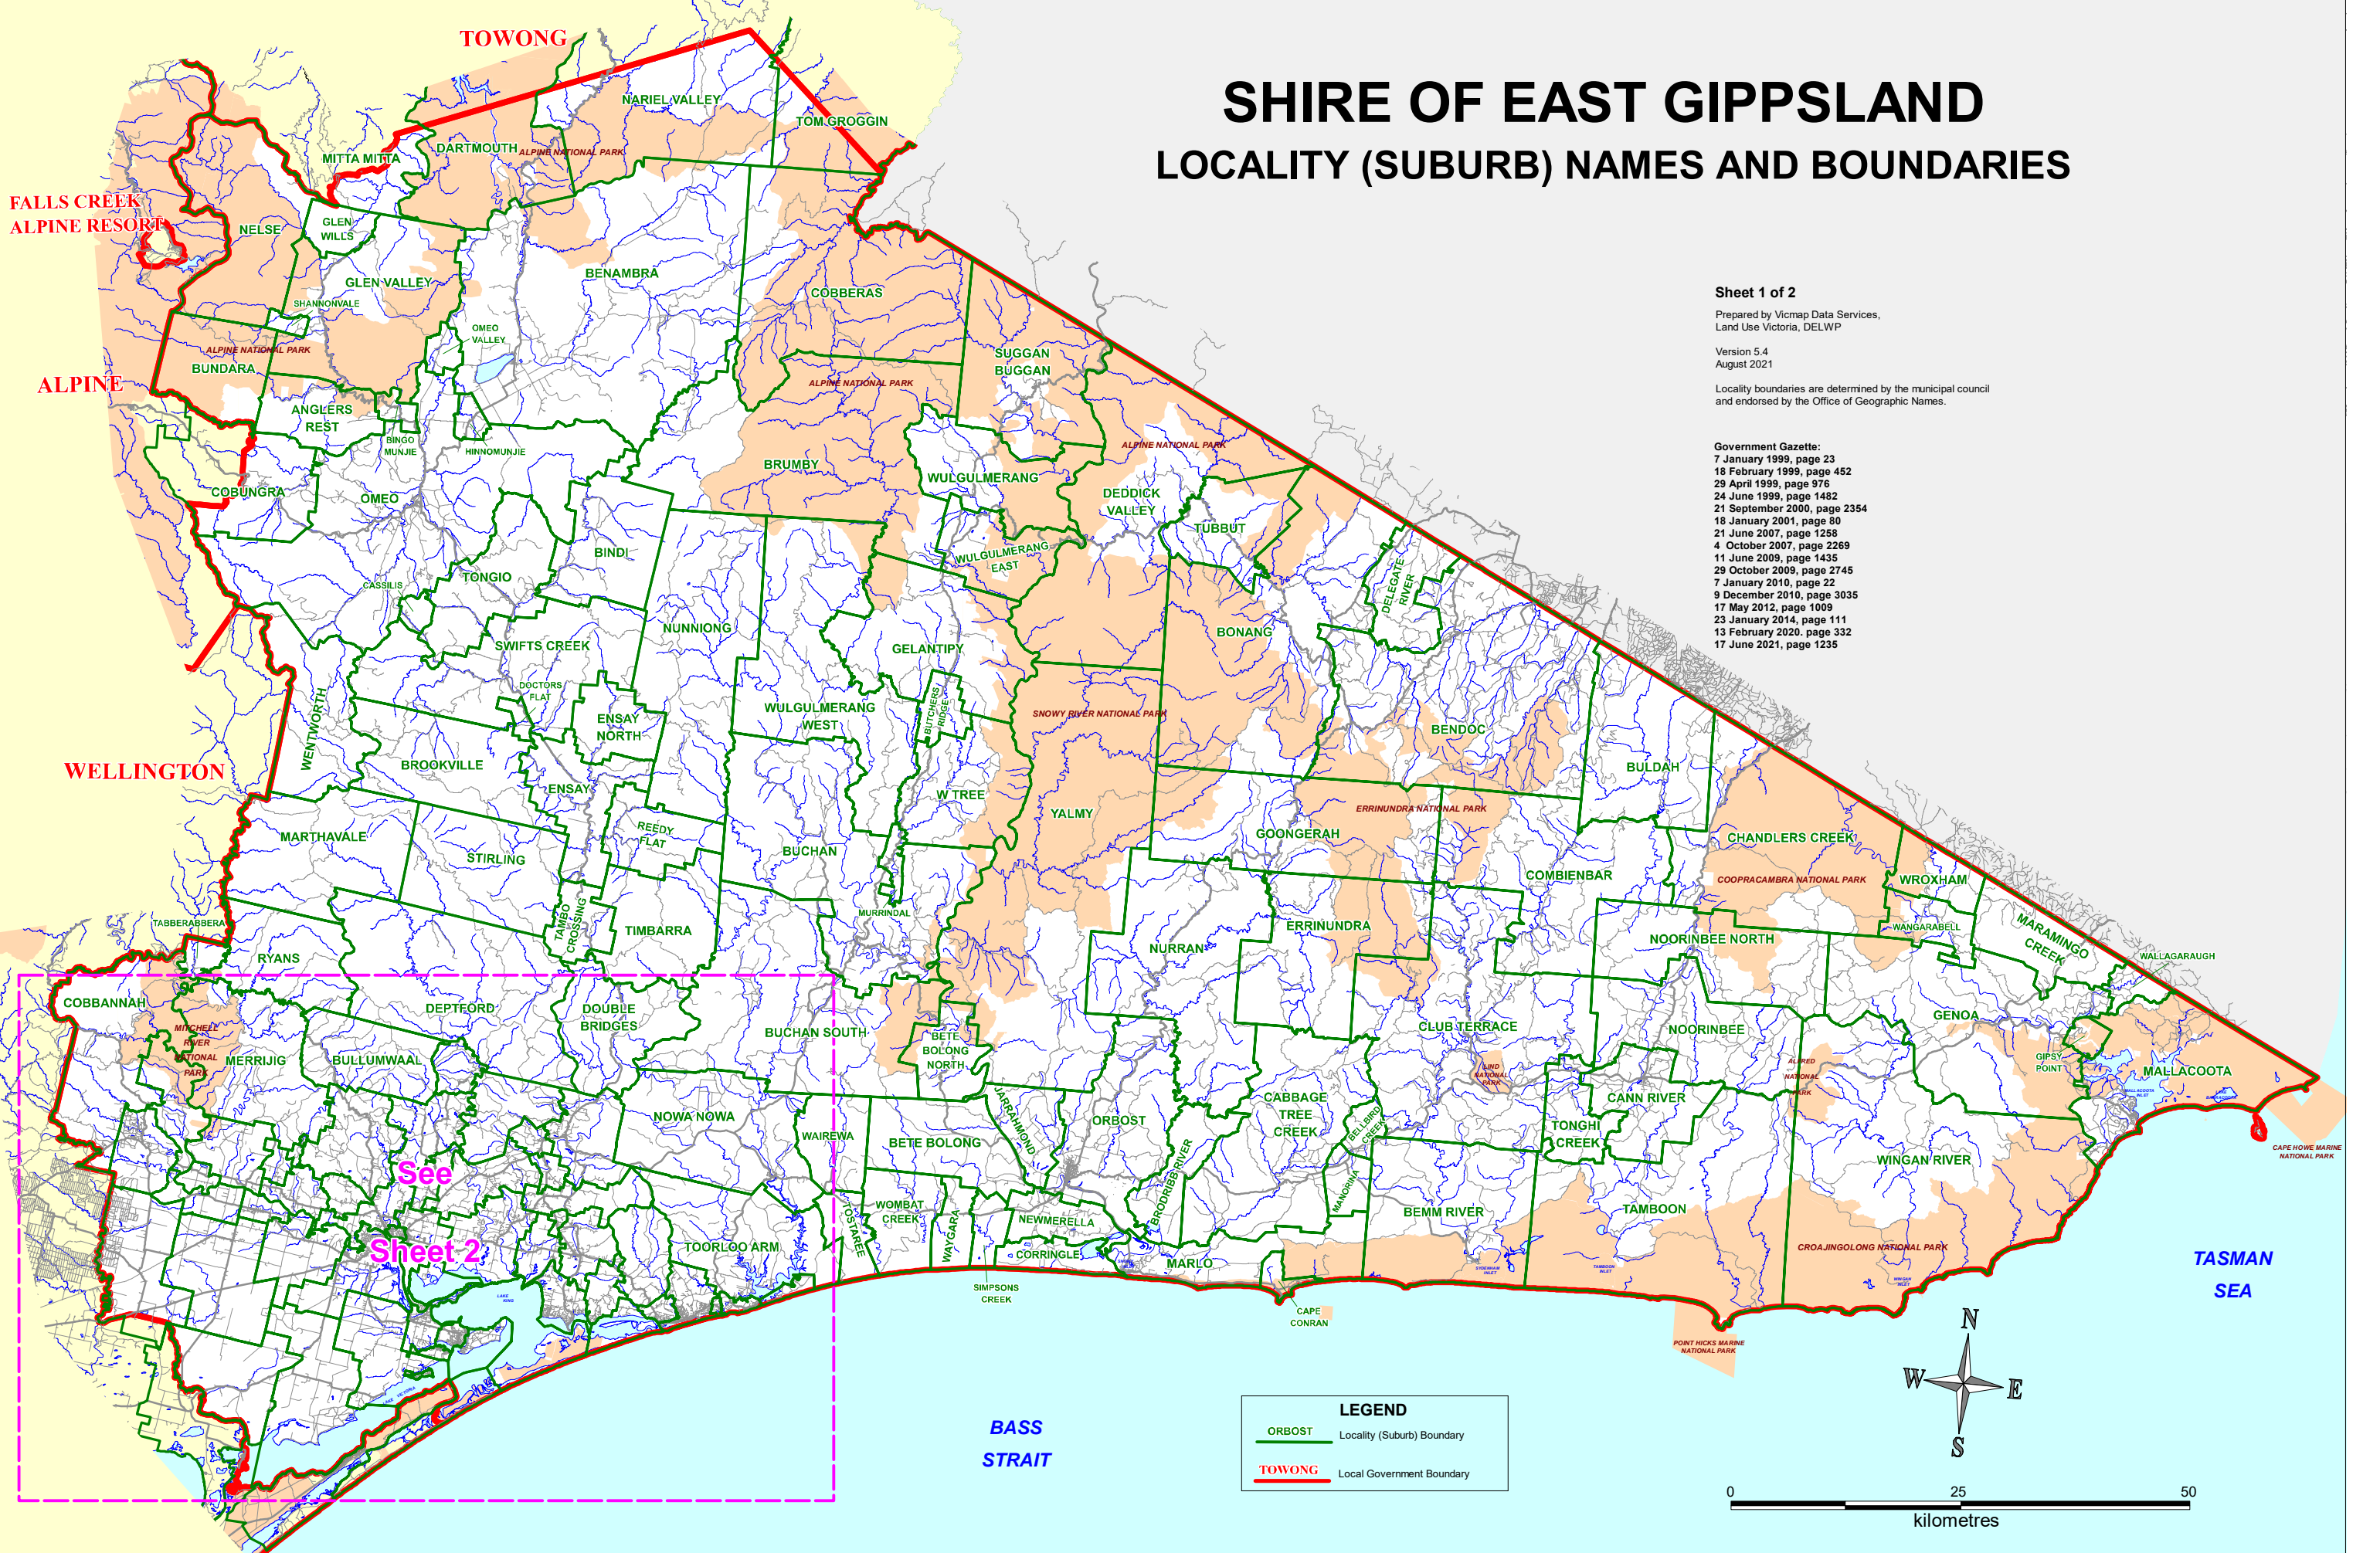

SHIRE OF EAST GIPPSLAND

LOCALITY (SUBURB) NAMES AND BOUNDARIES

Sheet 1 of 2

Prepared by Vicmap Data Services,
Land Use Victoria, DELWP

Version 5.4
August 2021

Locality boundaries are determined by the municipal council
and endorsed by the Office of Geographic Names.

See
Sheet 2

LEGEND

- ORBOST Locality (Suburb) Boundary
- TOWONG Local Government Boundary