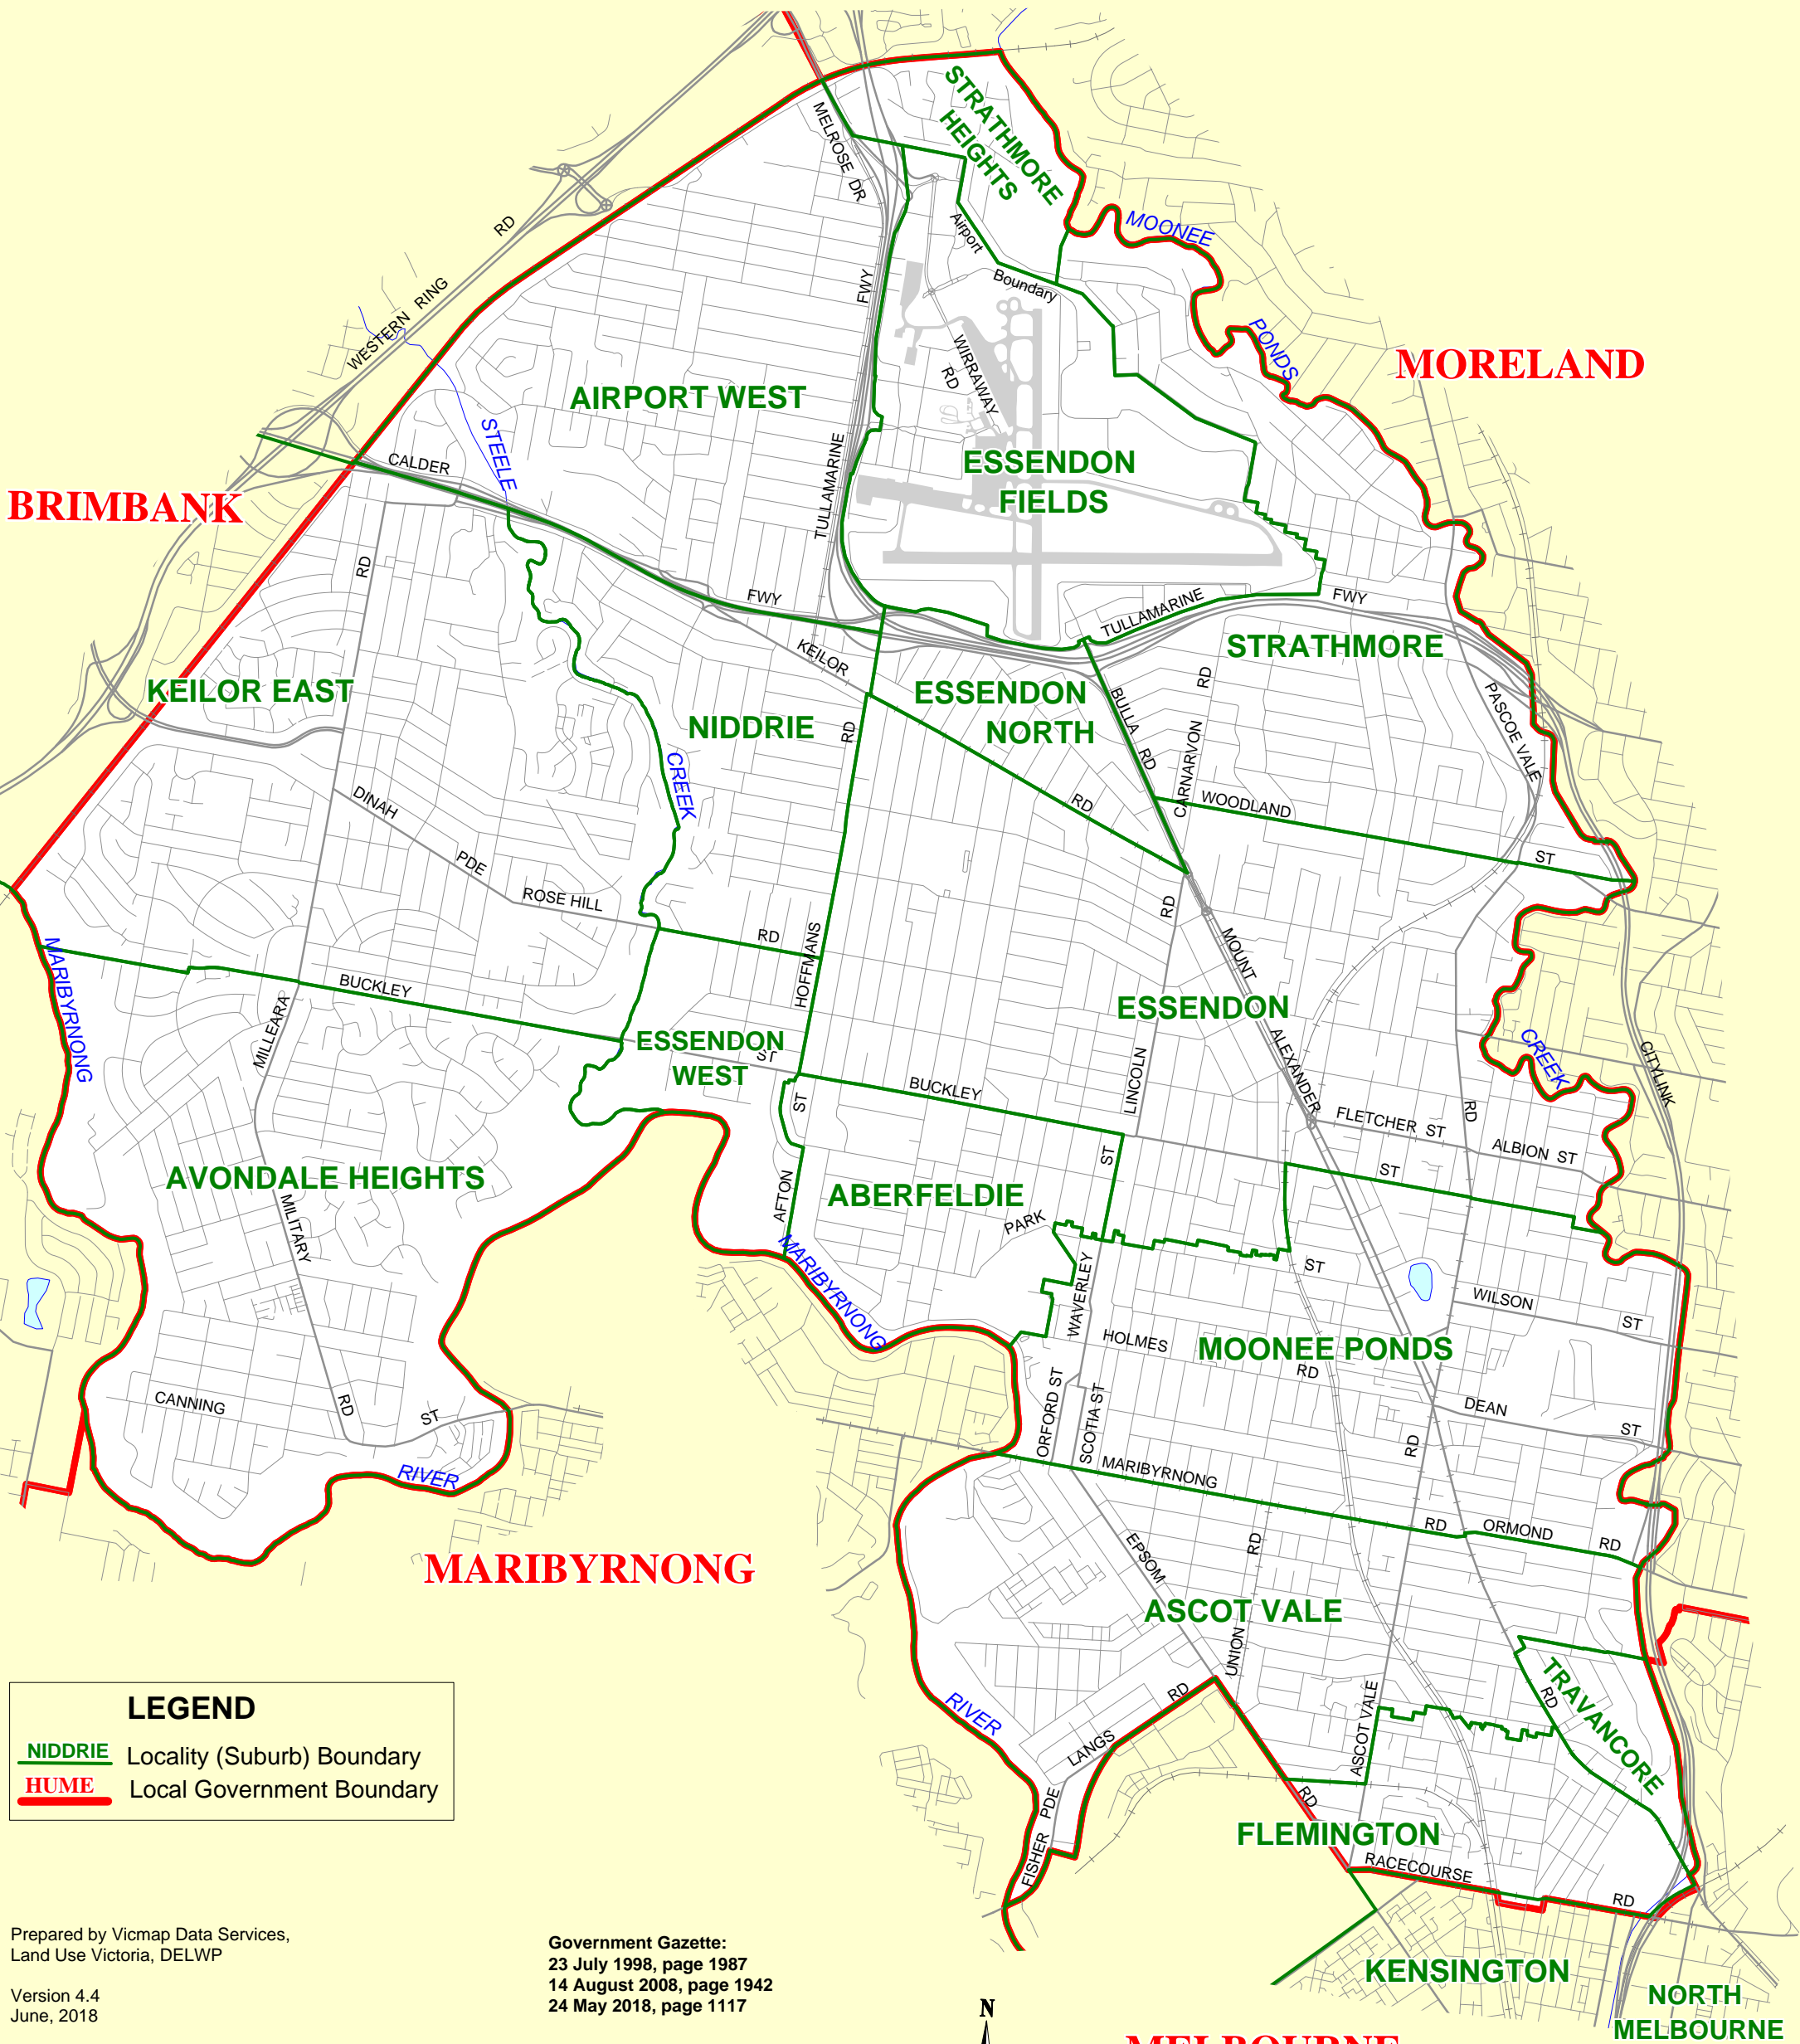

# CITY OF MOONEE VALLEY

## LOCALITY (SUBURB) NAMES AND BOUNDARIES

LEGEND	
<span style="color: green;">—</span>	NIDDRIE Locality (Suburb) Boundary
<span style="color: red;">—</span>	HUME Local Government Boundary

Prepared by Vicmap Data Services,  
Land Use Victoria, DELWP

Version 4.4  
June, 2018

Locality boundaries are determined by the municipal council  
and endorsed by the Office of Geographic Names.

Government Gazette:  
23 July 1998, page 1987  
14 August 2008, page 1942  
24 May 2018, page 1117