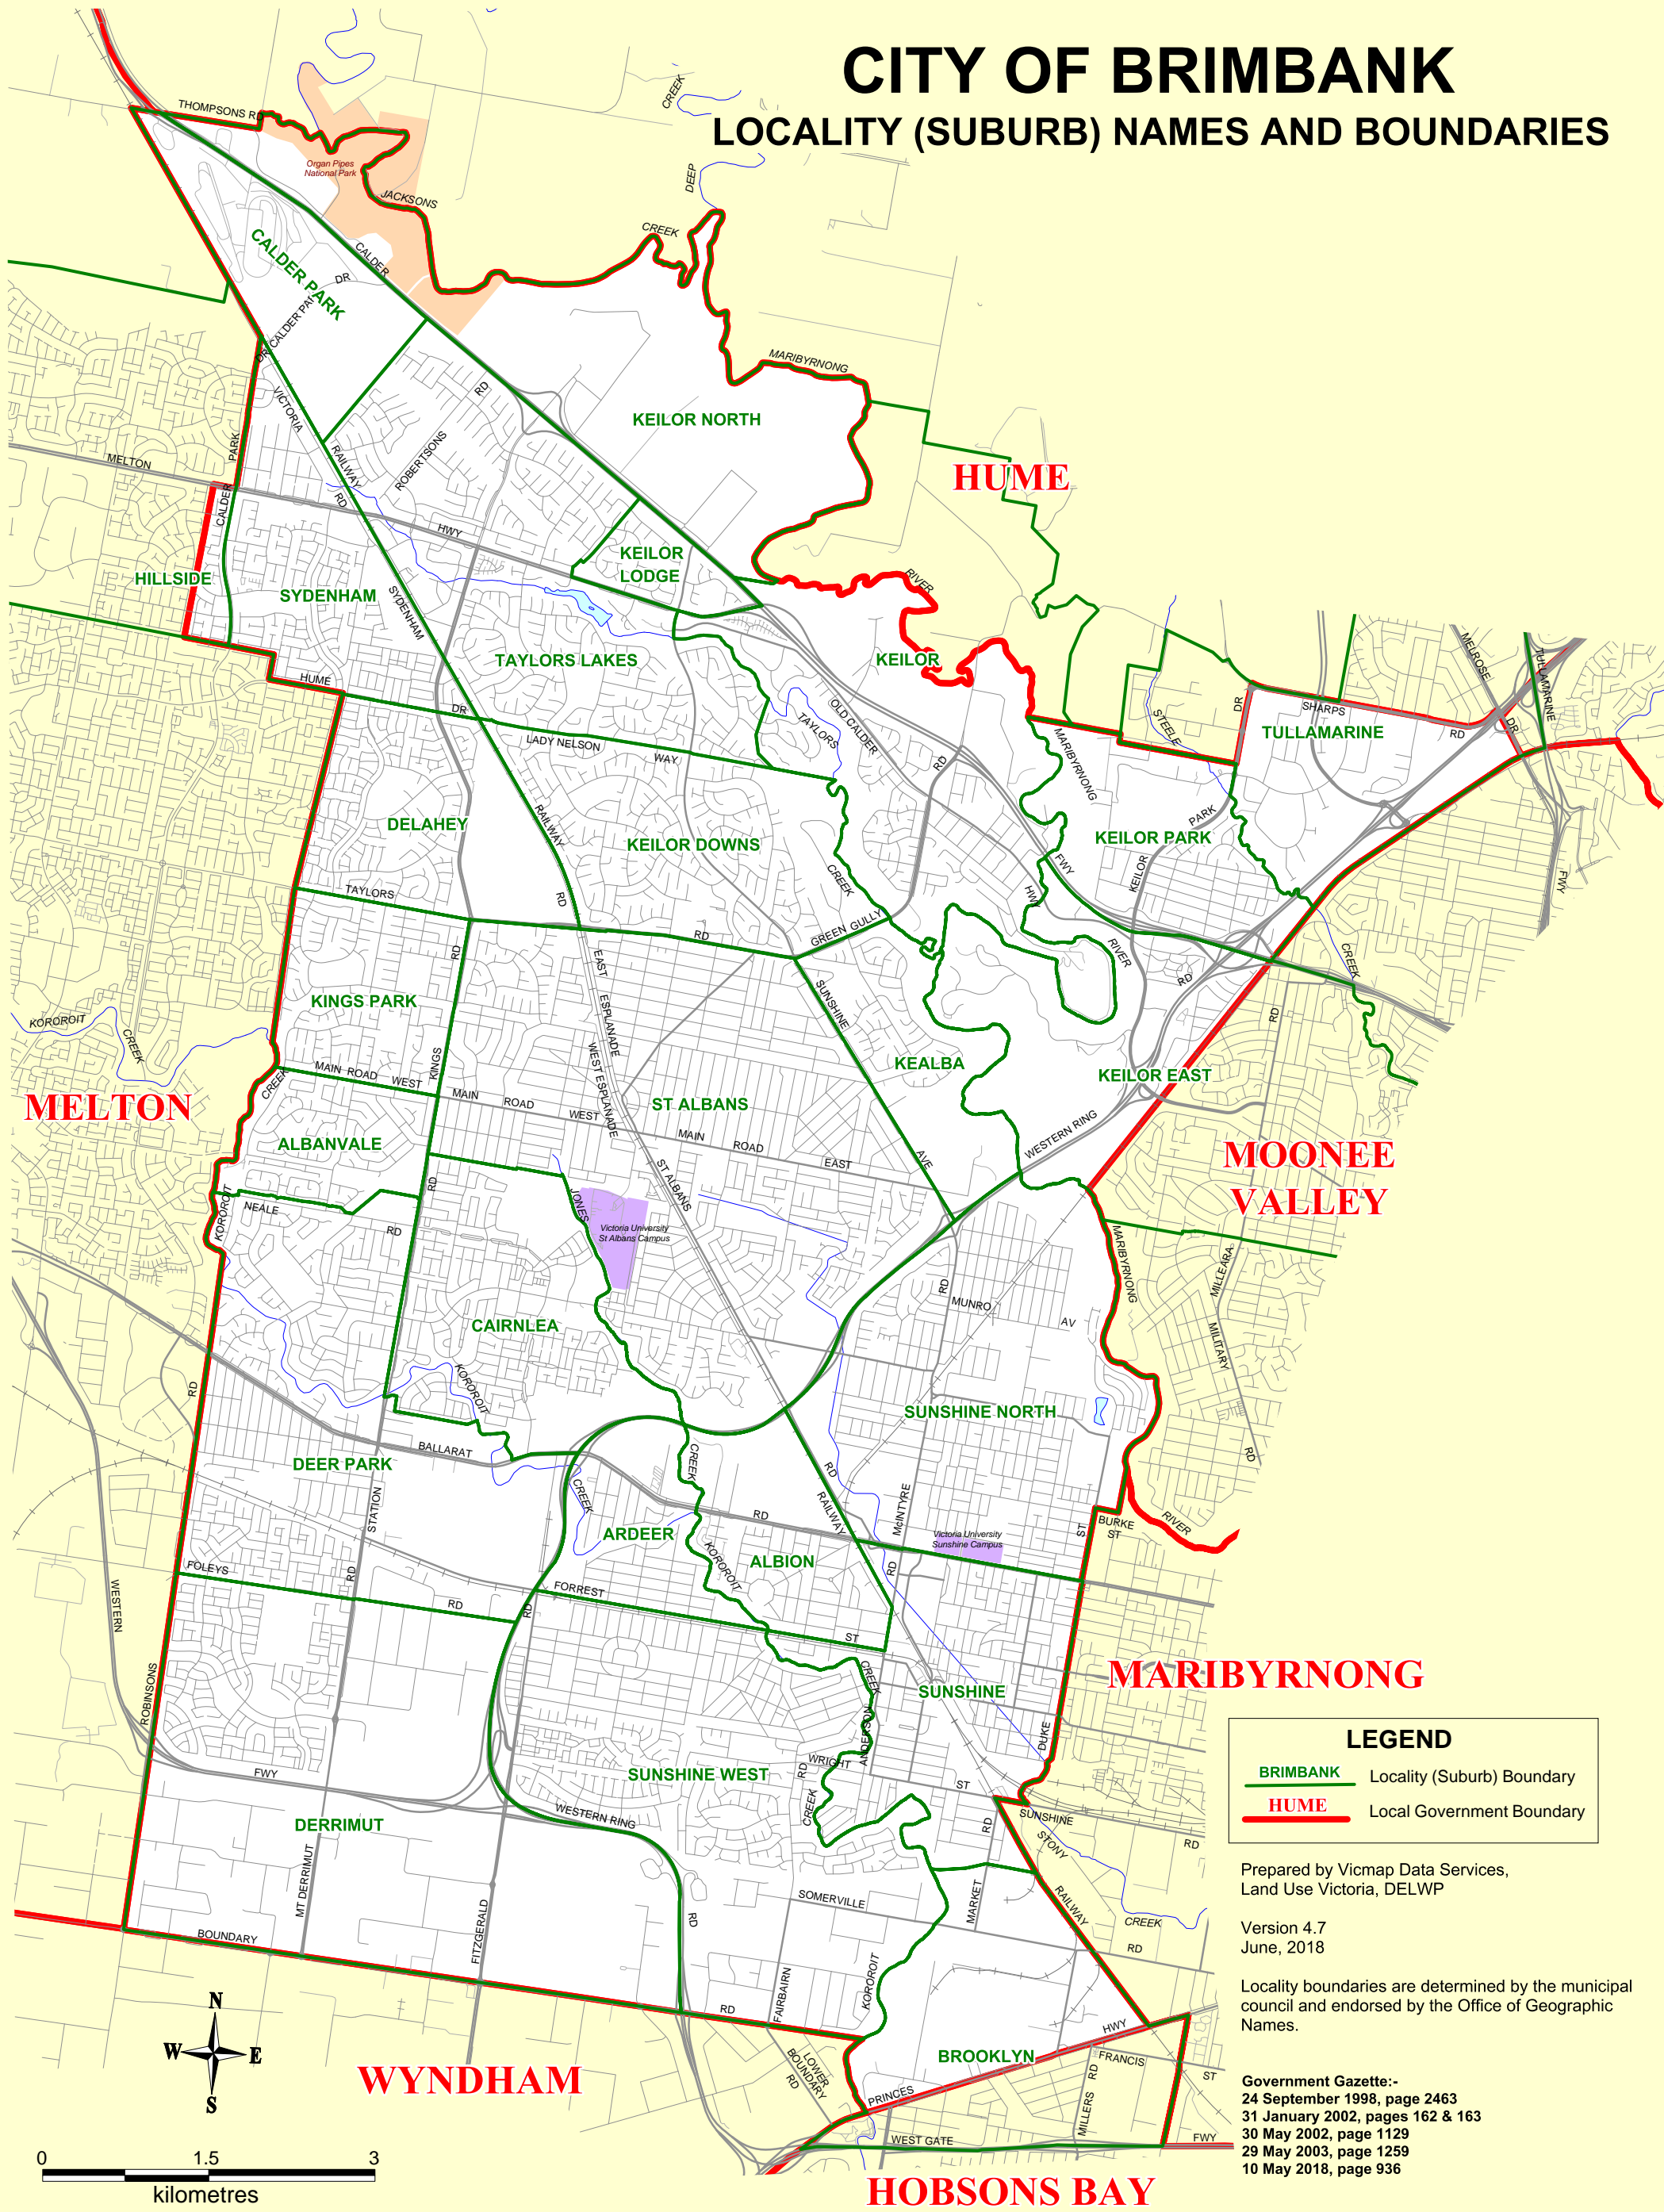

CITY OF BRIMBANK

LOCALITY (SUBURB) NAMES AND BOUNDARIES

LEGEND

- BRIMBANK Locality (Suburb) Boundary
- HUME Local Government Boundary

Prepared by Vicmap Data Services,
Land Use Victoria, DELWP

Version 4.7
June, 2018

Locality boundaries are determined by the municipal council and endorsed by the Office of Geographic Names.

Government Gazette:-
24 September 1998, page 2463
31 January 2002, pages 162 & 163
30 May 2002, page 1129
29 May 2003, page 1259
10 May 2018, page 936